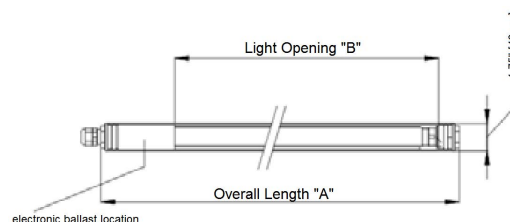

TECHNICAL SPECS:

- Voltage:** 120-277V, 50/60Hz
- Lamp Technology:** 1 x Fluorescent T5, T5HO, or T8
- Ballast:** Standard Electronic or Remote Dimming
- Waterproof:** IP67 Protection
- Tube:** PMMA Polymer Acrylic; Clear or Satine
- Light Distribution:** 180°
- Cable Gland:** Side entry located at end cap, sealed with "O" ring
- Cord:** Optional, not included
- Mounting:** Surface, Horizontal or Vertical pendant available
- Dimensions:** Ø1.57 in. [40 mm]; length varies by lamp type
- Safety:** ETL/cETL
- Dimming available with remote ballast only**

Shown for 32W T8. Complete IES files available at www.waldmannlighting.com

Dimensional Layout

a = Length

b = Light Opening

Waldmann Lighting Company
9 West Century Drive
Wheeling, IL 60090

www.waldmannlighting.com
Tel (800) 634-0007
Fax (847) 520-1730