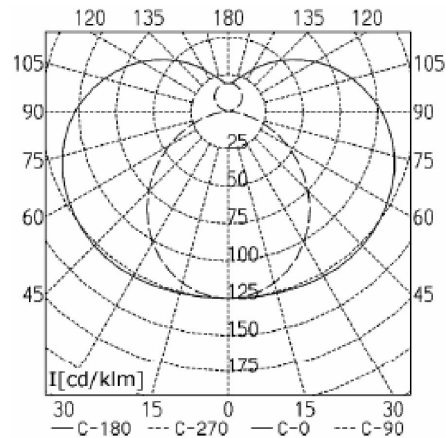

Shown for 32W T8. Complete IES files available at www.waldmannlighting.com