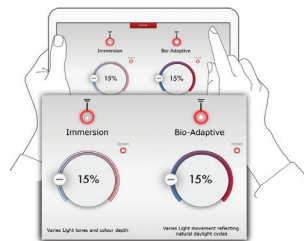

SYSTEM ARCHITECTURE >

Smart Building Manager

DESIGN

*Define spaces
Fixtures
Sensors
Create zones
Schedules*

CONTROL

*Responsive control
Dynamic scenes
Intuitive user interfaces*

MANAGE

*Live data feedback
Light status
Building overview
User zones*