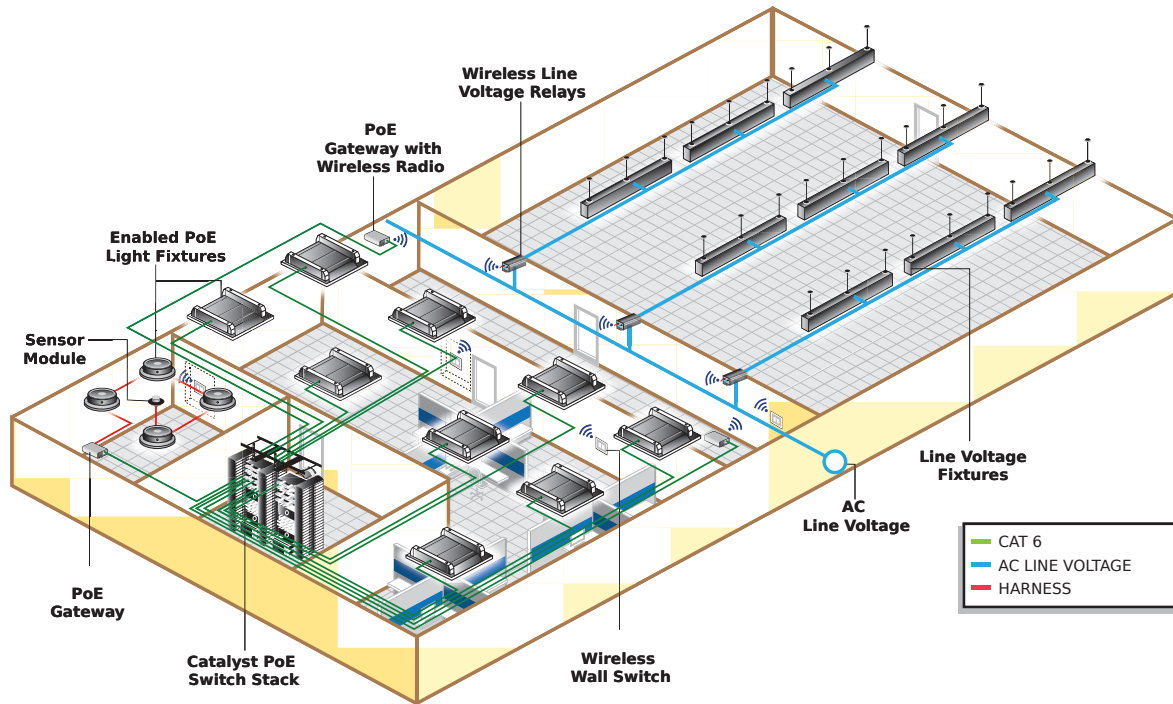

SYSTEM ARCHITECTURE >

Smart Building Manager

DESIGN