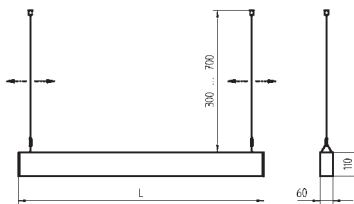

fitted with	LED
work equipment	Molex | CoreSync
connected load	PoE
power consumption	approx. 6.5 - 26 W
luminous flux	approx. 750lm - 3000 lm
luminous efficacy	approx. 119 lm/W
light distribution	direct only
direct ratio	100 % direct
light color	3000K, 3500K, 4000 K, VTL (2700-5700K)
color rendering index (CRI)	> 80
consistent white light of	< 3 SDCM
glare-free	conical prismatic screen
luminance	< 2600 cd/m²
unified glare rating	< 16
system of protection	IP 40
technology	power over ethernet
usage	internal PoE Driver
luminaire body	sectional aluminium
lamp cover	acrylic clear
weight (net)	approx. 3.3 kg, (7.27 lb) - 7.5 kg (16.53 lb)
mains lead fastening	approx. 1,0 m, 3.28 ft; with free stranded wires
fastening	steel cable 0.3 - 0.7 m, (1 - 2.3 ft)
dimension	nominal 2ft, 3ft, 4ft, 5ft, 8ft, linear-x

<u>POE</u>	-	<u>DO</u>	-	<u>L</u>	-	-	-
Voltage		Distribution		Mounting		Length	CCT
Power over Ethernet - POE		Direct Only - DO		Linear Pendant - L		(Nominal)	3000K - 35
						2 foot - 2	3500K - 35
						3 foot - 3	4000K - 40
						4 foot - 4	2700 - 5700K - VTL*
						5 foot - 5	*(Only available in 4ft increments)
						8 foot - 8	
						LNx - enter x feet	
						in increments of 2ft	
						(Consult factory)	

Dimensions (mm)