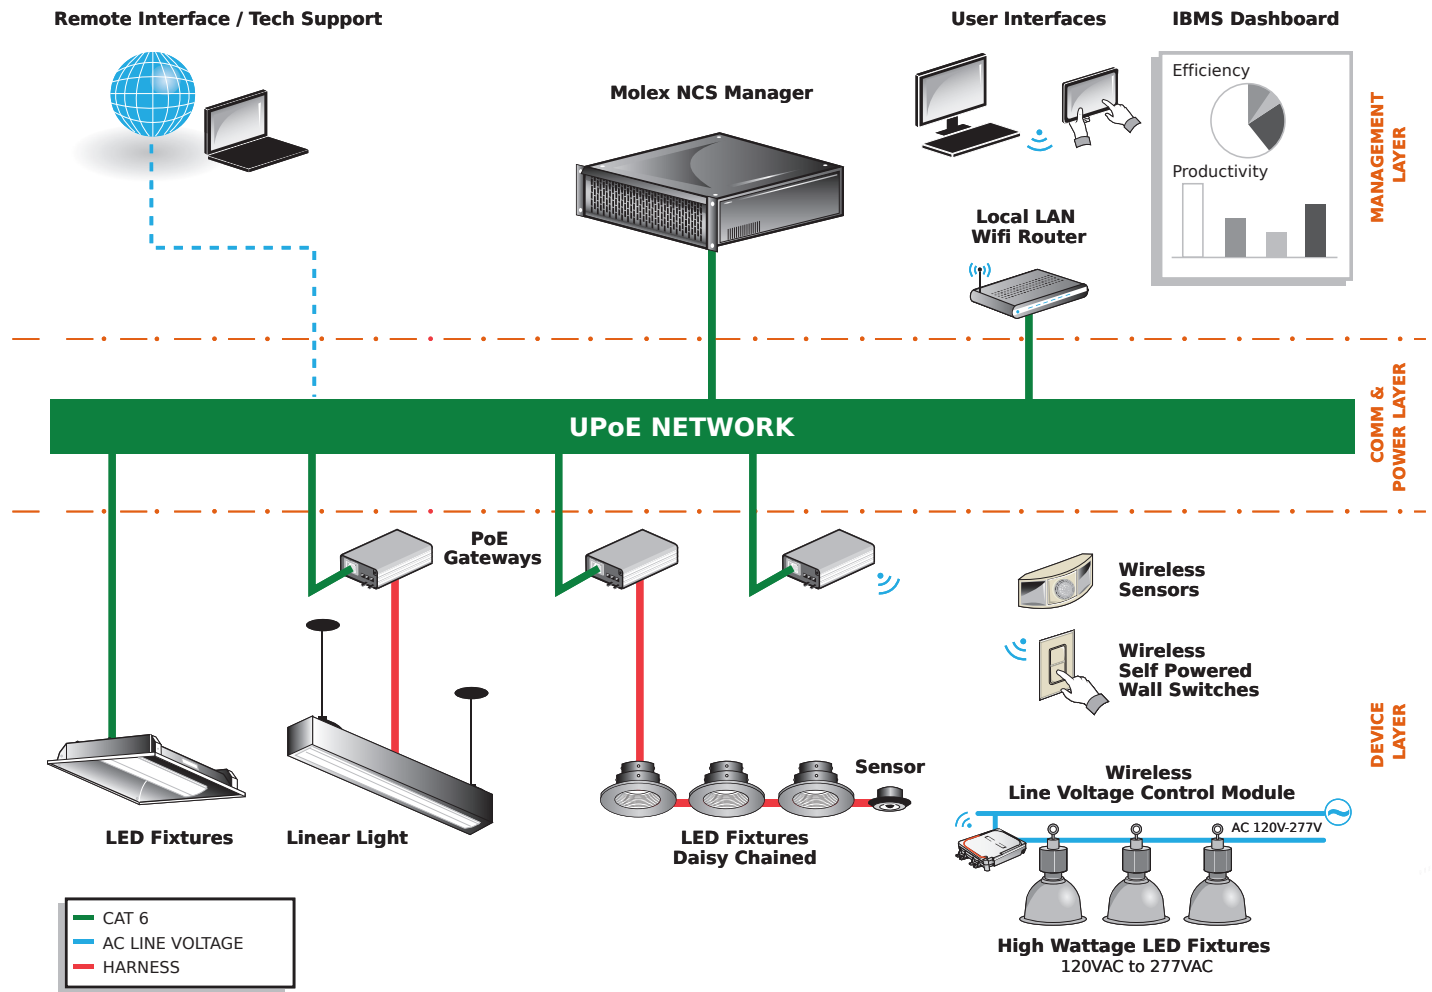


DOTOO.LINE
POWER OVER ETHERNET (PoE)
SUSPENDED DIRECT-ONLY LUMINAIRE

DOTOO.line, Waldmann's LED direct-only suspended linear luminaire, is available in a single or modular system of standard 4ft or 8ft sections interlinking using different start, middle and end luminaires for creating light lines. Featuring efficiency-boosting reflection technology and a conical prismatic screen, DOTOO.line ensures uniform illumination of the workspace. The luminaires are also maintenance-friendly

SYSTEM ARCHITECTURE

WHY PoE LIGHTING?

- Power and data over single-layer infrastructure
- Safe and cost effective to install
- Based on Ethernet standard
- Future proof and upgradable
- Human centric control with tunable luminaires
- Lights can be used to communicate information to users
- Can be integrated with other systems
- Highly secure
- Creates the possibility for new data analytic schemes

A NEW LIGHTING PARADIGM >

Lighting as a Service for Integrated Smart Buildings

The ability to migrate lighting controls to IP-based infrastructure makes lighting a service and an IoT building asset that can be controlled synergistically along with other building functions.

More integration means not only better control, but also more data and information being collected by a distributed sensor system as part of the lighting network.

Molex Network Connected Lighting will dramatically accelerate the integration of the IoT into commercial buildings.