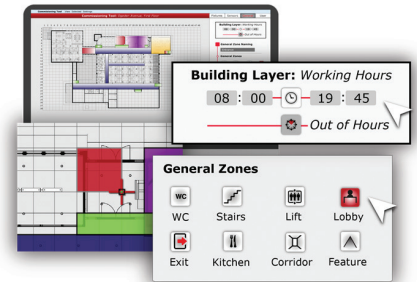

SYSTEM ARCHITECTURE >

Smart Building Manager

DESIGN

*Define spaces
Fixtures
Sensors
Create zones
Schedules*

CONTROL

*Responsive control
Dynamic scenes
Intuitive user interfaces*

MANAGE

*Live data feedback
Light status
Building overview
User zones*

GATEWAYS

At the heart of the Molex CoreSync Connected System, the PoE Gateway distributes power and connects luminaires, sensors and other devices to the CoreSync Manager. Each Gateway is connected to a Cisco® switch port with a Category cable, capable of receiving 60 watts using four pairs.

NETWORK EQUIPMENT

As a Cisco® Solution Technology Integrator, Molex integrates Cisco switches into the system.

NCS MANAGER

The Lighting Software Tool-set, leveraging amBX Smart Core technology, provides support during the complete lifecycle of a smart lighting control system, from design and installation to live operation and building maintenance. When compared to traditional methods, the Light Tool-set provides effective lighting in a fraction of the time.