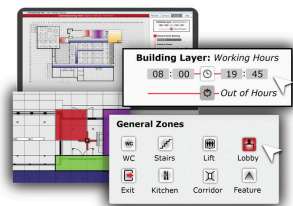

SYSTEM ARCHITECTURE >

Smart Building Manager

DESIGN

*Define spaces
Fixtures
Sensors
Create zones
Schedules*

CONTROL

*Responsive control
Dynamic scenes
Intuitive user interfaces*

MANAGE

*Live data feedback
Light status
Building overview
User zones*