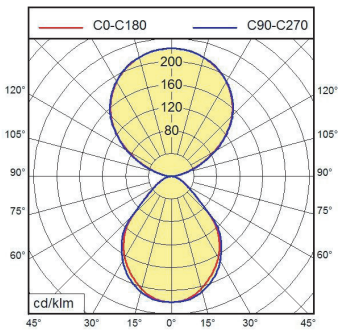

Suspended Direct Only luminaire DOTOO.line

Luminous Intensity

fitted with	LED
work equipment	Molex CoreSync
connected load	PoE
power consumption	approx. 6.5 - 26 W
luminous flux	approx. 750lm - 3000 lm
luminous efficacy	approx. 119 lm/W
light distribution	direct only
direct ratio	100 % direct
light color	3000K, 3500K, 4000 K, VTL (2700-5700K)
color rendering index (CRI)	> 80
consistent white light of	< 3 SDCM
glare-free	conical prismatic screen
luminance	< 2600 cd/m ²
unified glare rating	< 16
system of protection	IP 40
technology	power over ethernet
usage	internal PoE Driver
luminaire body	sectional aluminium
lamp cover	acrylic clear
weight (net)	approx. 3.3 kg, (7.27 lb) - 7.5 kg (16.53 lb)
mains lead fastening	approx. 1,0 m, 3.28 ft; with free stranded wires
fastening	steel cable 0.3 - 0.7 m, (1 - 2.3 ft)
dimension	nominal 2ft, 3ft, 4ft, 5ft, 8ft, linear-x

<u>POE</u>	-	<u>DO</u>	-	<u>L</u>	-	-	-
Voltage		Distribution		Mounting		Length	CCT
Power over Ethernet - POE		Direct Only - DO		Linear Pendant - L		(Nominal)	3000K - 35
						2 foot - 2	3500K - 35
						3 foot - 3	4000K - 40
						4 foot - 4	2700 - 5700K - VTL*
						5 foot - 5	*(Only available in 4ft increments)
						8 foot - 8	
						LNx - enter x feet	
						in increments of 2ft	
						(Consult factory)	