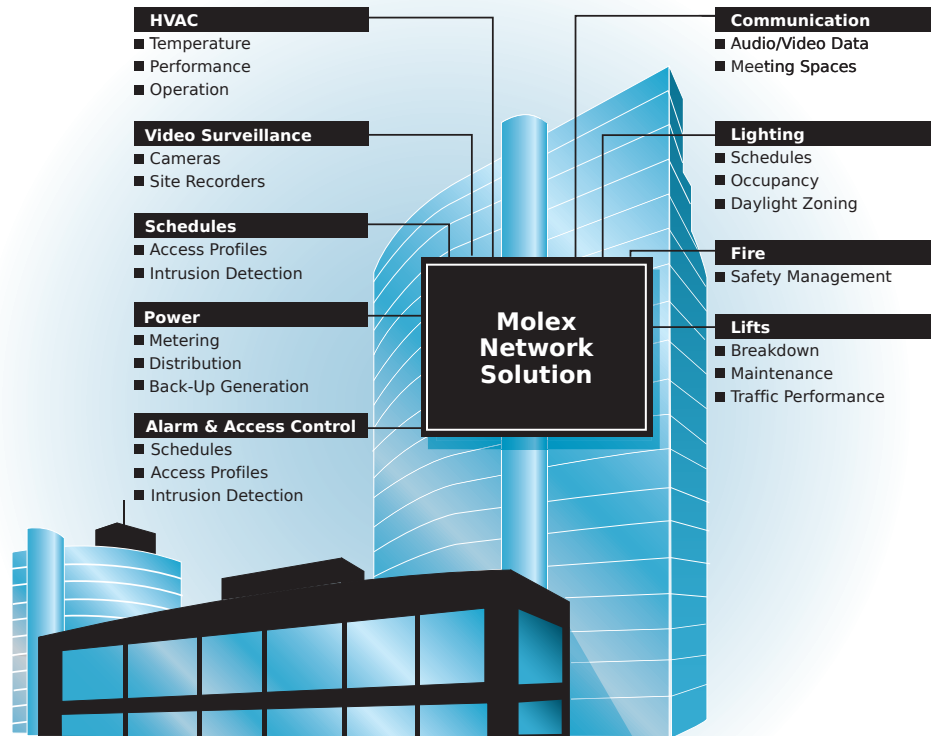

SYSTEM ARCHITECTURE

WHY PoE LIGHTING?

- Power and data over single-layer infrastructure
- Safe and cost effective to install
- Based on Ethernet standard
- Future proof and upgradable
- Human centric control with tunable luminaires
- Lights can be used to communicate information to users
- Can be integrated with other systems
- Highly secure
- Creates the possibility for new data analytic schemes

A NEW LIGHTING PARADIGM >

Lighting as a Service for Integrated Smart Buildings

The ability to migrate lighting controls to IP-based infrastructure makes lighting a service and an IoT building asset that can be controlled synergistically along with other building functions.

More integration means not only better control, but also more data and information being collected by a distributed sensor system as part of the lighting network.

Molex Network Connected Lighting will dramatically accelerate the integration of the IoT into commercial buildings.