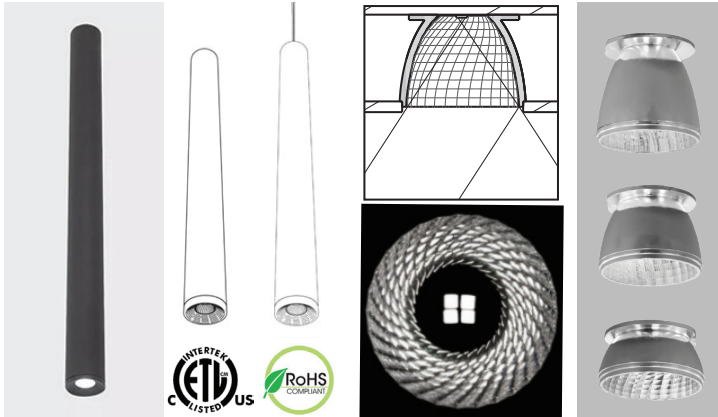

---

**STARLINE™ MICRO/C - MICRO/S**  
**STARLINE™ PIKO/C - PIKO/S**  
CEILING AND SUSPENDED LUMINAIRES

STARLINE MICRO and PIKO ceiling and suspended luminaires give any space a stylized and elegant ambiance while minimizing glare, making these fixtures ideal for an office, conference room or lobby setting. Both also share the added benefit of 50,000 hours of maintenance-free operation that today's premium LEDs offer.

- UGR<13 - exceptional glare control
- Choice of color temperatures (3000K, 3500K, 4000K or 2700-6500K with tunable option)
- Choice of beam angle
- Strong metal base with epoxy powder coating
- Available in black, white and gray
- STARLINE optics - micro prism downlight reflectors control the light beam direction
- Standard models compatible with 0-10V lighting controls (additional control systems also available)
- ETL/cETL approved

## STARLINE™ MICRO/C - MICRO/S ceiling and suspended luminaires

<b>Dimensions Width/Height</b>	1.8"W/19.7"H
<b>Finish</b>	epoxy polyester powder coating
<b>Lumens</b>	500 lm
<b>Wattage</b>	5W
<b>Luminaire efficiency</b>	100 lm/W
<b>Color temperature</b>	3000K/ 3500K/ 4000K/ 2700-6500K tunable
<b>CRI</b>	>80
<b>Beam angle</b>	35°/ 55°/ 75°
<b>LED service life</b>	50,000 hours
<b>Voltage</b>	120-277V
<b>Controls</b>	0-10V standard

## STARLINE™ PIKO/C - PIKO/S ceiling and suspended luminaires

<b>Dimensions Width/Height</b>	1.8"W/19.7"H
<b>Finish</b>	epoxy polyester powder coating
<b>Lumens</b>	240 lm
<b>Wattage</b>	5W
<b>Luminaire efficiency</b>	50 lm/W
<b>Color temperature</b>	3000K/ 3500K/ 4000K / 2700-6500K tunable
<b>CRI</b>	>80
<b>Beam angle</b>	60°
<b>LED service life</b>	50,000 hours
<b>Voltage</b>	120-277V
<b>Controls</b>	0-10V standard