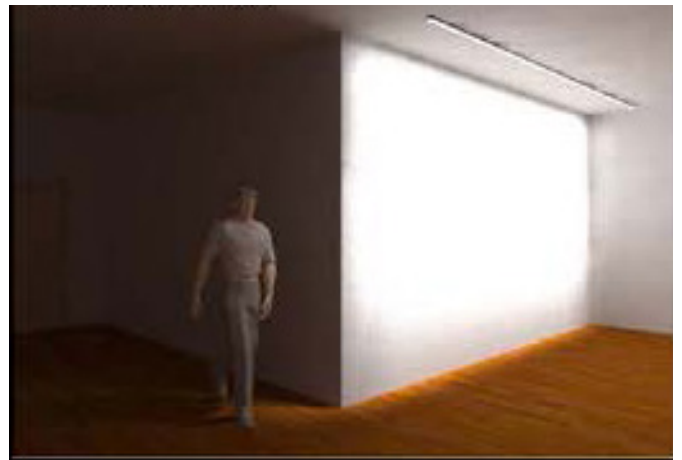

MICRO WW SOLUTION

Waldmann Lighting Company
9 Century Drive
Wheeling, Illinois 60090
www.waldmannlighting.com

Telephone (847) 520 1060
Fax (847) 520 1730
waldmann@waldmannlighting.com

Waldmann
ENGINEERS OF LIGHT