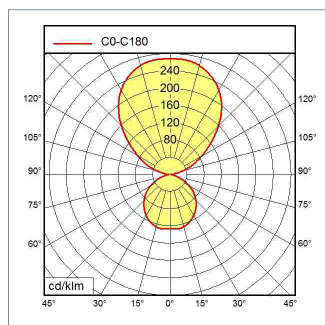

Freestanding luminaire

VIVAA Free Wood D15949000

Waldmann **W**

ENGINEERS OF LIGHT

Derungs 
LIGHT FOR PEOPLE

fitted with	LED module - Energy efficiency category A+
color rendering index (CRI)	> 80
color temperature	3000 K
work equipment	electronic converter
voltage	120V; 50-60 Hz
cord	3 m (9.84 ft)
materials	wood base
weight (net)	7.6 kg (16.75 lb)
Power consumption	45 W
luminous flux	4400 lm
luminous efficacy	97 lm/W
lamp cover	Acrylic (PMMA)
standards met	EN 60598-1
special features	direct- and indirect light, fabric lampshade, continuously dimmable, Pull switch, floor stand
mounting	prismatic screen
glare-free	IP 20
protection rating	
order number	D15949000 - black shade

light distribution

measurements in millimeters