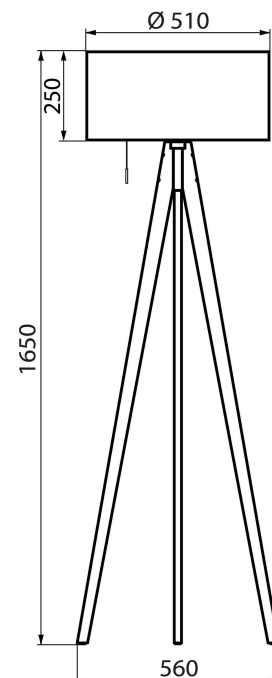

Freestanding luminaire

VIVAA Free Wood D15949000

Waldmann **W**

ENGINEERS OF LIGHT

Derungs 
LIGHT FOR PEOPLE

fitted with	LED module - Energy efficiency category A+
color rendering index (CRI)	> 80
color temperature	3000 K
work equipment	electronic converter
voltage	120V; 50-60 Hz
cord	3 m (9.84 ft)
materials	wood base
weight (net)	7.6 kg (16.75 lb)
Power consumption	45 W
luminous flux	4400 lm
luminous efficacy	97 lm/W
lamp cover	Acrylic (PMMA)
standards met	EN 60598-1
special features	direct- and indirect light, fabric lampshade, continuously dimmable, Pull switch, floor stand
mounting	prismatic screen
glare-free	IP 20
protection rating	
order number	D15949000 - black shade

light distribution

measurements in millimeters