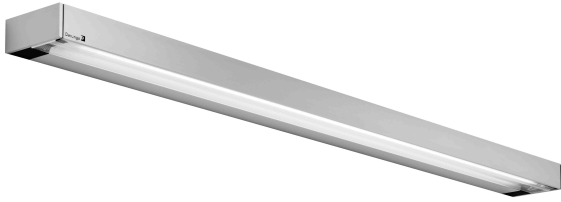

Mounted luminaire

VANERA LED 60 D15605000

fitted with	6 x LED module
light distribution	general lighting indirect/direct, single circuit
Color Rendering Index (CRI)	> 80
color temperature	3000 K
work equipment	electronic converter, on/off, 0-10V dimmable
connected load	120-277V; 50/60Hz
mains lead	direct power supply
luminaire body	aluminium
weight (net)	3.0 kg (6.6 lbs)
power consumption	61 W
luminous flux	4100 lm
light yield	68 lm/W
lamp cover	prismatic profile, PMMA
class of protection	I
norms	EN 60598-1, EN 60598-2-25, ETL/cETL
fastening	ceiling mount, wall mount
glare-free	special wide beam and glare-free technique
system of protection	IP 20
order number	D15605000 - aluminium (anodized)

light distribution