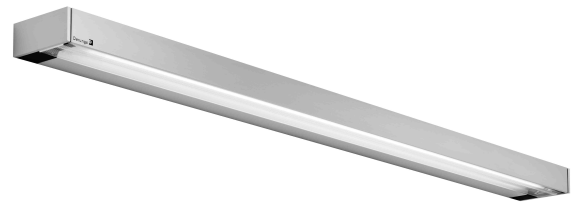

DLite® vanera One 1x24 - D15I G 000

TECHNICAL DATA

ROOM LIGHTS

FITTED WITH	1 x regular fluorescent lamp T5 24W - D68892000
LIGHT DISTRIBUTION	general lighting indirect/direct
COLOR RENDERING INDEX (CRI)	> 80
COLOR TEMPERATURE	approx. 3000 K
WORK EQUIPMENT	electronic ballast in housing, low voltage controller
CONNECTED LOAD	277V; 50/60 Hz
MAINS LEAD	direct power supply
LUMINAIRE BODY	aluminum
POWER CONSUMPTION	approx. 30 W
LAMP COVER	prismatic profile, PMMA
CLASS OF PROTECTION	I
ACCESSORY	light decor foil
NORMS	EN 60598-1, EN 60598-2-25
SPECIAL FEATURES	front- and side cover aluminum
FASTENING	ceiling mount, wall mount
GLARE-FREE	special wide beam and glare-free technique
SYSTEM OF PROTECTION	IP 20
ORDER NUMBER	D15427000 - aluminum (anodized)

LIGHT DISTRIBUTION

TECHNICAL DRAWING

Wall mounting