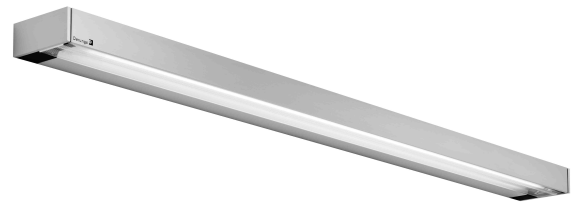

DLite® vanera One 1x24 - D15389000

TECHNICAL DATA

ROOM LIGHTS

| | |
|-----------------------------|---|
| FITTED WITH | 1 x regular fluorescent lamp T5 24W - D68892000 |
| LIGHT DISTRIBUTION | general lighting indirect/direct |
| COLOR RENDERING INDEX (CRI) | > 80 |
| COLOR TEMPERATURE | approx. 3000 K |
| WORK EQUIPMENT | electronic ballast in housing, low voltage controller |
| CONNECTED LOAD | 120V; 50/60 Hz |
| MAINS LEAD | direct power supply |
| LUMINAIRE BODY | aluminum |
| POWER CONSUMPTION | approx. 30 W |
| LAMP COVER | prismatic profile, PMMA |
| CLASS OF PROTECTION | I |
| ACCESSORY | light decor foil |
| NORMS | EN 60598-1, EN 60598-2-25 |
| SPECIAL FEATURES | front- and side cover aluminum |
| FASTENING | ceiling mount, wall mount |
| GLARE-FREE | special wide beam and glare-free technique |
| SYSTEM OF PROTECTION | IP 20 |
| ORDER NUMBER | D15389000 - aluminum (anodized) |

LIGHT DISTRIBUTION

TECHNICAL DRAWING

Wall mounting