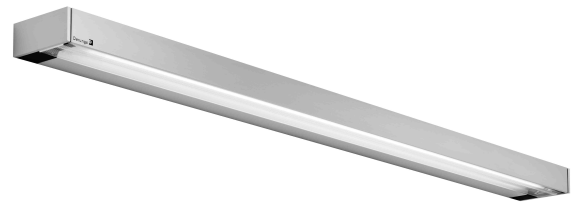

DLite® vanera One 1x39 - D15388000

TECHNICAL DATA

ROOM LIGHTS

FITTED WITH	1 x regular fluorescent lamp T5 39W - D68891000
LIGHT DISTRIBUTION	general lighting indirect/direct
COLOR RENDERING INDEX (CRI)	> 80
COLOR TEMPERATURE	approx. 3000 K
WORK EQUIPMENT	electronic ballast, low voltage controller
CONNECTED LOAD	120V; 50/60 Hz
MAINS LEAD	direct power supply
LUMINAIRE BODY	aluminum
POWER CONSUMPTION	approx. 44 W
LAMP COVER	prismatic profile, PMMA
CLASS OF PROTECTION	I
ACCESSORY	light decor foil
NORMS	EN 60598-1, EN 60598-2-25
SPECIAL FEATURES	front- and side cover aluminum
FASTENING	ceiling mount, wall mount
GLARE-FREE	special wide beam and glare-free technique
SYSTEM OF PROTECTION	IP 20
ORDER NUMBER	D15388000 - aluminum (anodized)

LIGHT DISTRIBUTION

TECHNICAL DRAWING

Wall mounting