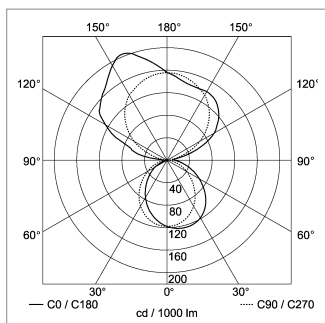

DLite® amadea Compact 55 W - D14799000

TECHNICAL DATA

ROOM LIGHTS

FITTED WITH	1 x compact fluorescent lamp TC-L 55 W - D68849000
LIGHT DISTRIBUTION	general lighting indirect/direct
WORK EQUIPMENT	electronic ballast
CONNECTED LOAD	120-277 V; 50-60 Hz
MAINS LEAD	direct power supply
LUMINAIRE BODY	aluminium powder-coated
WEIGHT (NET)	approx. 4,0 kg (8.8 lbs)
POWER CONSUMPTION	approx. 61 W
USAGE	without switch
LAMP COVER	Acrylic satine
CLASS OF PROTECTION	I
NORMS	EN 60598-1, EN 60598-2-25
FASTENING	wall mount
ORDER NUMBER	D14799000 - silver

LIGHT DISTRIBUTION

TECHNICAL DRAWING

Dimensions in cm.