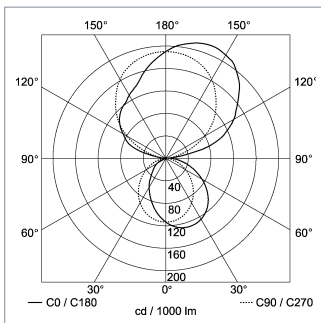

POWER CONSUMPTION approx. 114 W

USAGE without switch

LAMP COVER Acrylic satine

TECHNOLOGY single switchable

CLASS OF PROTECTION I

NORMS EN 60598-1, EN 60598-2-25

SPECIAL FEATURES DRS Double-Reflector-System

FASTENING wall mount

LIGHT DISTRIBUTION

TECHNICAL DRAWING

Dimensions in cm.