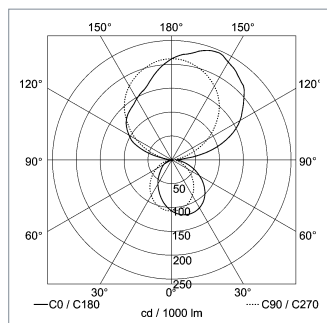

CONNECTED LOAD 120-277 V; 50-60 Hz

MAINS LEAD direct power supply

LUMINAIRE BODY aluminium powder-coated

WEIGHT (NET) approx. 6,3 kg (13.9 lbs)

POWER CONSUMPTION approx. 129 W

USAGE without switch

LAMP COVER Acrylic satine

## LIGHT DISTRIBUTION

## TECHNICAL DRAWING

Dimensions in cm.