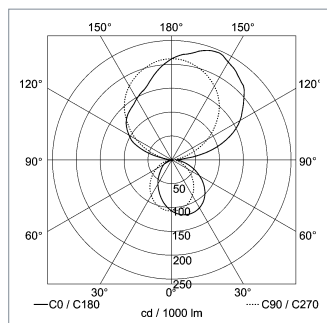

USAGE without switch

LAMP COVER Acrylic satine

TECHNOLOGY single switchable

CLASS OF PROTECTION I

NORMS EN 60598-1, EN 60598-2-25

SPECIAL FEATURES DRS Double-Reflector-System

FASTENING wall mount

LIGHT DISTRIBUTION

TECHNICAL DRAWING

Dimensions in cm.