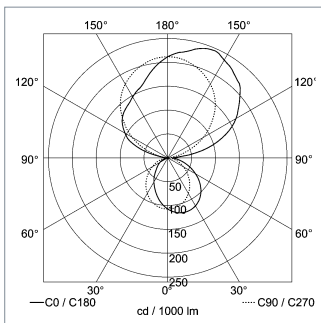

POWER CONSUMPTION approx. 152 W

USAGE without switch

LAMP COVER Acrylic satine

TECHNOLOGY single switchable

CLASS OF PROTECTION I

NORMS EN 60598-1, EN 60598-2-25

SPECIAL FEATURES DRS Double-Reflector-System

FASTENING wall mount

LIGHT DISTRIBUTION

TECHNICAL DRAWING

Dimensions in cm.