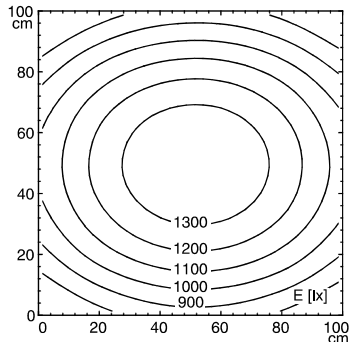

- design**
- fastening**
- dimension**
- special features**

- 84 x Light-emitting diode
- light colour neutral white, 4600-5400 K, Color Rendering Index (CRI)=85
- without
- 18-30 V; DC
- approx. 42 W
- IP 67
- III
- switchable
- without switch
- aluminium
- anodised
- aluminium coloured anodised
- screen, clear
- approx. 3.8 kg
- built-in plug
- Serie 713
- mounted version
- L-angle, clamp
- A=1070 mm
- Power equipment

Serie 713

illuminance

measuring conditions: d=100cm

Em: 1089 lx
Emax: 1391 lx
Emin: 703 lx

luminous intensity