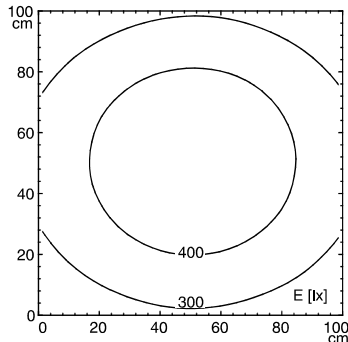

- design**
- fastening**
- dimension**
- special features**

- 24 x Light-emitting diode
- light color neutral white, 4600-5400 K, Color Rendering Index (CRI)=85
- without
- 18-30 V; DC
- approx. 10 W
- IP 67
- III
- switchable
- without switch
  
- aluminum
- anodized
- aluminum colored anodized
- screen, clear
- approx. 2.2 kg
- built-in plug
- Series 713
- mounted version
- L-angle, clamp
- A=650 mm
- through-wired, Eco equipment

Serie 713

**illuminance**

measuring conditions: d=100cm

**Em:** 364 lx  
**Emax:** 477 lx  
**Emin:** 229 lx

**luminous intensity**