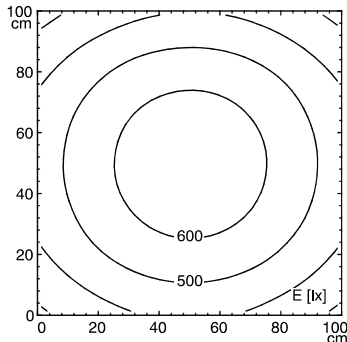

- design**
- fastening**
- dimension**
- special features**

36 x LED
 neutral white, 4600-5400 K
 Color Rendering Index (CRI)=85
 without
 18-30 V; DC
 approx. 18 W
 IP 67
 III
 switchable
 without switch

anodized aluminum
 screen, clear
 approx. 4.18lb (1.9 kg)
 built-in plug
 M12 Series 713
 mounted version
 L-angle, clamp
 A=22.24" (565 mm)
 Power equipment

M12

illuminance

measuring conditions: d=100cm

Em: 506 lx
Emax: 662 lx
Emin: 311 lx

luminous intensity