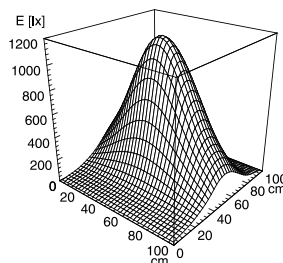

fitted with

1 x 6W LED
 color temperature 5000K
 color rendering index (CRI) = 65
 without
 24V DC
 approx. 6W
 without
 IP67
 III
 switchable
 without switch

work equipment
connected load
power consumption
glare-free
system of protection
class of protection
technology
usage
luminaire body
 material
 color
lamp cover
weight (net)
mains lead

anodized aluminum
 silver
 4mm thick borosilicate safety glass
 approx. 0.7lb (0.3kg)
 built-in plug

fastening
total length
special features

various bracket styles available
 7.17in. (182 mm)
 30° beam angle

illuminance

measuring conditions: d=50cm

E_{min}: 16 lx
 E_m: 295 lx
 E_{max}: 1153 lx

Errors and technical changes excepted. Images can vary from original.

In reference to luminous flux and colour temperature LED module and illumination unit can differ (Binning).