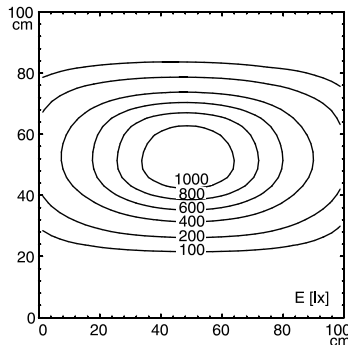

fitted with

1 x 6W LED
 color temperature 5000K
 color rendering index (CRI) = 65
 without
 24V DC
 approx. 6W
 without
 IP67
 III
 switchable
 without switch

work equipment
connected load
power consumption
glare-free
system of protection
class of protection
technology
usage
luminaire body
 material
 color
lamp cover
weight (net)
mains lead

anodized aluminum
 silver
 4mm thick borosilicate safety glass
 approx. 0.7lb (0.3kg)
 built-in plug

fastening
total length
special features

various bracket styles available
 7.17in. (182 mm)
 30° beam angle

illuminance

measuring conditions: d=50cm

E_{min}: 16 lx
 E_m: 295 lx
 E_{max}: 1153 lx

Errors and technical changes excepted. Images can vary from original.

In reference to luminous flux and colour temperature LED module and illumination unit can differ (Binning).