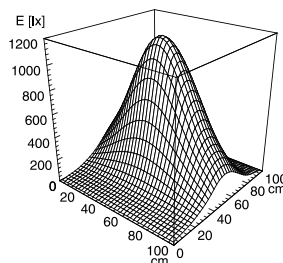

fitted with

1 x 6W LED
 color temperature 5000K
 color rendering index (CRI) = 65
 without
 24V DC
 approx. 6W
 without
 IP67
 III
 switchable
 without switch

work equipment
connected load
power consumption
glare-free
system of protection
class of protection
technology
usage
luminaire body
 material
 color
lamp cover
weight (net)
mains lead

anodized aluminum
 silver
 4mm thick borosilicate safety glass
 approx. .7lb (0.3kg)
 built-in plug

fastening
total length
special features

fixed surface mount
 7.2in (182mm)
 30° beam angle

illuminance

measuring conditions: d=50cm

E_{min}: 16 lx
 E_m: 295 lx
 E_{max}: 1153 lx

Errors and technical changes excepted. Images can vary from original.

In reference to luminous flux and colour temperature LED module and illumination unit can differ (Binning).