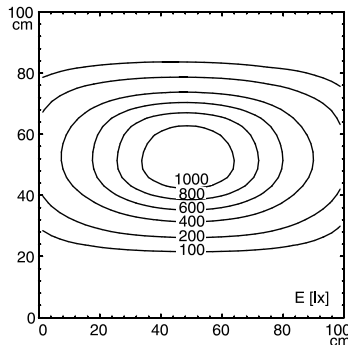

fitted with

1 x 6W LED
 color temperature 5000K
 color rendering index (CRI) = 65
 without
 24V DC
 approx. 6W
 without
 IP67
 III
 switchable
 without switch

work equipment
connected load
power consumption
glare-free
system of protection
class of protection
technology
usage
luminaire body
 material
 color
lamp cover
weight (net)
mains lead

anodized aluminum
 silver
 4mm thick borosilicate safety glass
 approx. .7lb (0.3kg)
 built-in plug

fastening
total length
special features

fixed surface mount
 7.2in (182mm)
 30° beam angle

illuminance

measuring conditions: d=50cm

E_{min}: 16 lx
 E_m: 295 lx
 E_{max}: 1153 lx

Errors and technical changes excepted. Images can vary from original.

In reference to luminous flux and colour temperature LED module and illumination unit can differ (Binning).