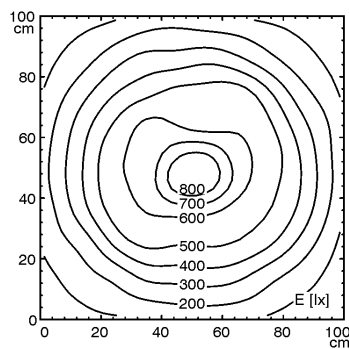

LED machine luminaire #120560003-00006273

FLAT LED - MYEL 6 S

lampping
work equipment
voltage
protection rating
class of protection

technology
usage
luminaire body

lens cover
weight (net)
cord length
mounting

6 x 2W LED
without
10-30V AC
IP67
III
switchable
without switch
anodized aluminum

borosilicate glass
approx. 1.3lb (6kg)
approx. 10ft (3m) with 2 conductor stranded wire
screws

Emin: 49 lx
Em: 347 lx
Emax: 869 lx

measuring conditions: d=100cm