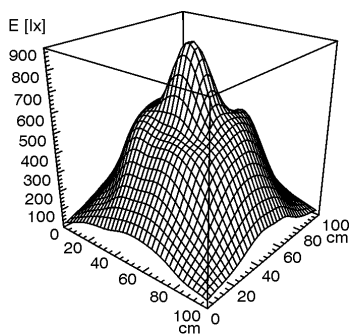

6 x 2W LED
without
10-30V AC
IP67
III
switchable
without switch
anodized aluminum

borosilicate glass
approx. 1.3lb (6kg)
approx. 10ft (3m) with 2 conductor stranded wire
screws

Emin: 49 lx
Em: 347 lx
Emax: 869 lx

measuring conditions: d=100cm