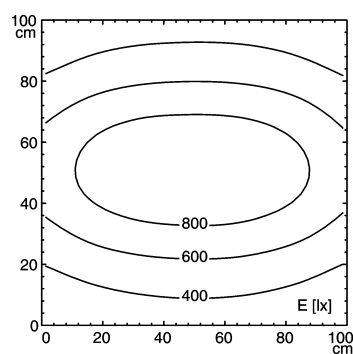

light strip

SLIM LED - LIQ 48

FITTED WITH	48 x Light-emitting diode ,3 W
WORK EQUIPMENT	without
CONNECTED LOAD	22-29 V, DC
POWER CONSUMPTION	approx. 29 W
SYSTEM OF PROTECTION	IP 67
CLASS OF PROTECTION	III
USAGE	without switch
LUMINAIRE BODY	
MATERIAL	aluminium/plastic
SURFACE	anodised
COLOUR LUMINAIRE BODY	aluminium coloured anodised
LAMP COVER	potting, clear
MAINS LEAD	approx. 3.0 m, with free stranded wires
DESIGN	mounted version
FASTENING	screws
TOTAL LENGTH	1176 mm

ARTICLE NO. 112545014-00011138

E_{min}: 258 lx
E_m: 604 lx
E_{max}: 973 lx

measuring conditions: d=50cm