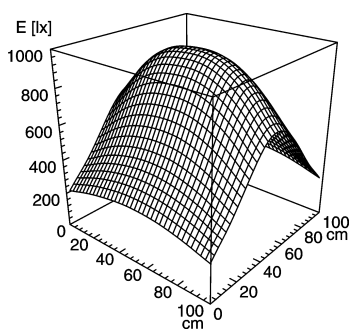

light strip

SLIM LED - LIQ 48

FITTED WITH	48 x Light-emitting diode ,3 W
WORK EQUIPMENT	without
CONNECTED LOAD	22-29 V, DC
POWER CONSUMPTION	approx. 29 W
SYSTEM OF PROTECTION	IP 67
CLASS OF PROTECTION	III
USAGE	without switch
LUMINAIRE BODY	
MATERIAL	aluminium/plastic
SURFACE	anodised
COLOUR LUMINAIRE BODY	aluminium coloured anodised
LAMP COVER	potting, clear
MAINS LEAD	approx. 3.0 m, with free stranded wires
DESIGN	mounted version
FASTENING	screws
TOTAL LENGTH	1176 mm

ARTICLE NO. 112545014-00011138

E_{min}: 258 lx
E_m: 604 lx
E_{max}: 973 lx

measuring conditions: d=50cm