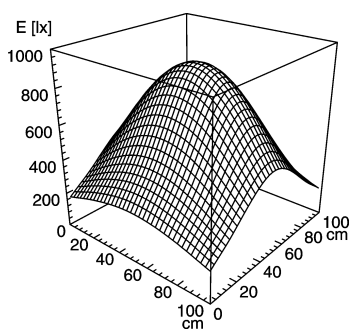

light strip

SLIM LED - LIQ 36

FITTED WITH	36 x Light-emitting diode ,3 W
WORK EQUIPMENT	without
CONNECTED LOAD	22-29 V, DC
POWER CONSUMPTION	approx. 22 W
SYSTEM OF PROTECTION	IP 67
CLASS OF PROTECTION	III
USAGE	without switch
LUMINAIRE BODY	
MATERIAL	aluminium/plastic
SURFACE	anodised
COLOUR LUMINAIRE BODY	aluminium coloured anodised
LAMP COVER	potting, clear
MAINS LEAD	approx. 3.0 m, with free stranded wires
DESIGN	mounted version
FASTENING	screws
TOTAL LENGTH	896 mm

ARTICLE NO. 112545013-00011135

E_{min}: 202 lx
E_m: 507 lx
E_{max}: 900 lx

measuring conditions: d=50cm