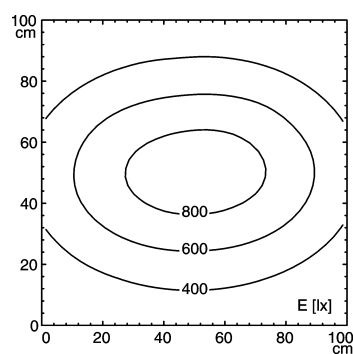

light strip

SLIM LED - LIQ 36

FITTED WITH	36 x Light-emitting diode ,3 W
WORK EQUIPMENT	without
CONNECTED LOAD	22-29 V, DC
POWER CONSUMPTION	approx. 22 W
SYSTEM OF PROTECTION	IP 67
CLASS OF PROTECTION	III
USAGE	without switch
LUMINAIRE BODY	
MATERIAL	aluminium/plastic
SURFACE	anodised
COLOUR LUMINAIRE BODY	aluminium coloured anodised
LAMP COVER	potting, clear
MAINS LEAD	approx. 3.0 m, with free stranded wires
DESIGN	mounted version
FASTENING	screws
TOTAL LENGTH	896 mm

ARTICLE NO. 112545013-00011135

E_{min}: 202 lx
E_m: 507 lx
E_{max}: 900 lx

measuring conditions: d=50cm