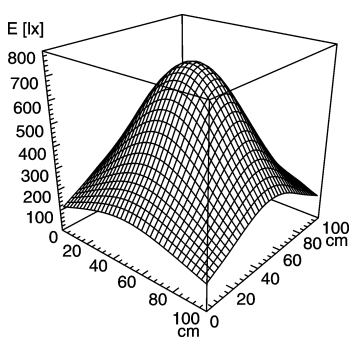

light strip

SLIM LED - LIQ 24

FITTED WITH	24 x Light-emitting diode ,3 W
WORK EQUIPMENT	without
CONNECTED LOAD	22-29 V, DC
POWER CONSUMPTION	approx. 15 W
SYSTEM OF PROTECTION	IP 67
CLASS OF PROTECTION	III
USAGE	without switch
LUMINAIRE BODY	
MATERIAL	aluminium/plastic
SURFACE	anodised
COLOUR LUMINAIRE BODY	aluminium coloured anodised
LAMP COVER	potting, clear
MAINS LEAD	approx. 3.0 m, with free stranded wires
DESIGN	mounted version
FASTENING	screws
TOTAL LENGTH	616 mm

ARTICLE NO. 112545012-00011132

E_{min}: 135 lx
 E_m: 377 lx
 E_{max}: 726 lx

measuring conditions: d=50cm