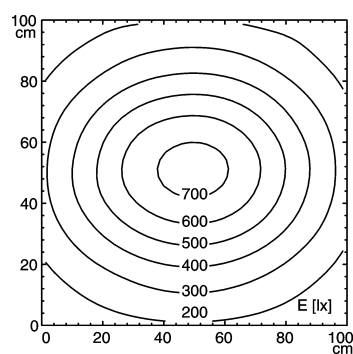

light strip

SLIM LED - LIQ 24

FITTED WITH	24 x Light-emitting diode ,3 W
WORK EQUIPMENT	without
CONNECTED LOAD	22-29 V, DC
POWER CONSUMPTION	approx. 15 W
SYSTEM OF PROTECTION	IP 67
CLASS OF PROTECTION	III
USAGE	without switch
LUMINAIRE BODY	
MATERIAL	aluminium/plastic
SURFACE	anodised
COLOUR LUMINAIRE BODY	aluminium coloured anodised
LAMP COVER	potting, clear
MAINS LEAD	approx. 3.0 m, with free stranded wires
DESIGN	mounted version
FASTENING	screws
TOTAL LENGTH	616 mm

ARTICLE NO. 112545012-00011132

E_{min}: 135 lx
 E_m: 377 lx
 E_{max}: 726 lx

measuring conditions: d=50cm