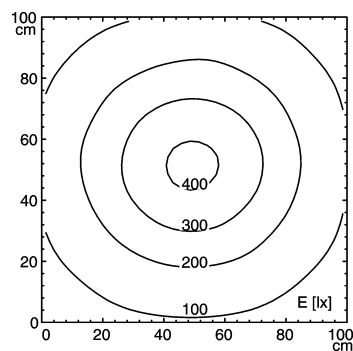

light strip

SLIM LED - LIQ 12

FITTED WITH	12 x Light-emitting diode ,3 W
WORK EQUIPMENT	without
CONNECTED LOAD	22-29 V, DC
POWER CONSUMPTION	approx. 8 W
SYSTEM OF PROTECTION	IP 67
CLASS OF PROTECTION	III
USAGE	without switch
LUMINAIRE BODY	
MATERIAL	aluminium/plastic
SURFACE	anodised
COLOUR LUMINAIRE BODY	aluminium coloured anodised
LAMP COVER	potting, clear
MAINS LEAD	approx. 3.0 m, with free stranded wires
DESIGN	mounted version
FASTENING	screws
TOTAL LENGTH	336 mm

ARTICLE NO. 112545011-00011129

Emin: 59 lx
Em: 191 lx
Emax: 411 lx

measuring conditions: d=50cm