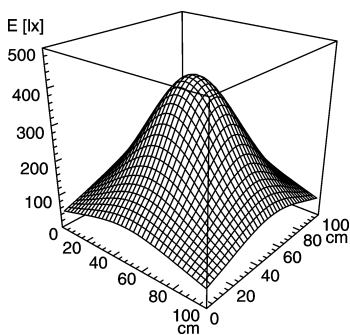

light strip

SLIM LED - LIQ 12

FITTED WITH	12 x Light-emitting diode ,3 W
WORK EQUIPMENT	without
CONNECTED LOAD	22-29 V, DC
POWER CONSUMPTION	approx. 8 W
SYSTEM OF PROTECTION	IP 67
CLASS OF PROTECTION	III
USAGE	without switch
LUMINAIRE BODY	
MATERIAL	aluminium/plastic
SURFACE	anodised
COLOUR LUMINAIRE BODY	aluminium coloured anodised
LAMP COVER	potting, clear
MAINS LEAD	approx. 3.0 m, with free stranded wires
DESIGN	mounted version
FASTENING	screws
TOTAL LENGTH	336 mm

ARTICLE NO. 112545011-00011129

Emin: 59 lx
Em: 191 lx
Emax: 411 lx

measuring conditions: d=50cm