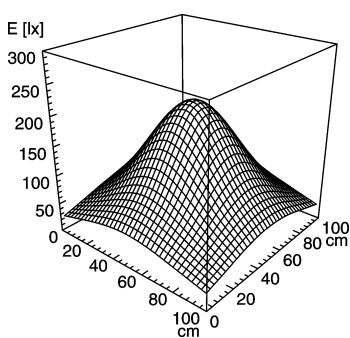

light strip

SLIM LED - LIQ 6

FITTED WITH	6 x Light-emitting diode ,3 W
WORK EQUIPMENT	without
CONNECTED LOAD	22-29 V, DC
POWER CONSUMPTION	approx. 4 W
SYSTEM OF PROTECTION	IP 67
CLASS OF PROTECTION	III
USAGE	without switch
LUMINAIRE BODY	
MATERIAL	aluminium/plastic
SURFACE	anodised
COLOUR LUMINAIRE BODY	aluminium coloured anodised
LAMP COVER	potting, clear
MAINS LEAD	approx. 3.0 m, with free stranded wires
DESIGN	mounted version
FASTENING	screws
TOTAL LENGTH	196 mm

ARTICLE NO. 112545010-00011121

E_{min}: 32 lx
E_m: 98 lx
E_{max}: 212 lx

measuring conditions: d=50cm