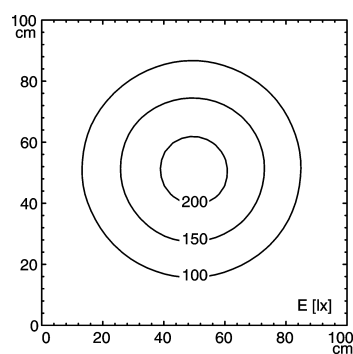

light strip

SLIM LED - LIQ 6

FITTED WITH	6 x Light-emitting diode ,3 W
WORK EQUIPMENT	without
CONNECTED LOAD	22-29 V, DC
POWER CONSUMPTION	approx. 4 W
SYSTEM OF PROTECTION	IP 67
CLASS OF PROTECTION	III
USAGE	without switch
LUMINAIRE BODY	
MATERIAL	aluminium/plastic
SURFACE	anodised
COLOUR LUMINAIRE BODY	aluminium coloured anodised
LAMP COVER	potting, clear
MAINS LEAD	approx. 3.0 m, with free stranded wires
DESIGN	mounted version
FASTENING	screws
TOTAL LENGTH	196 mm

ARTICLE NO. 112545010-00011121

E_{min}: 32 lx
E_m: 98 lx
E_{max}: 212 lx

measuring conditions: d=50cm