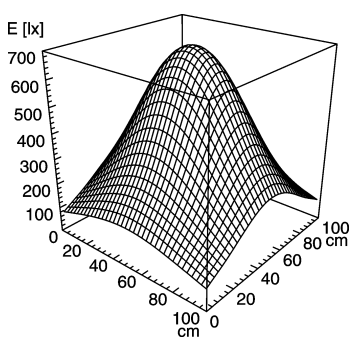

light strip

SLIM LED - LIQ 24

FITTED WITH	24 x Light-emitting diode ,3 W
WORK EQUIPMENT	without
CONNECTED LOAD	22-29 V, DC
POWER CONSUMPTION	approx. 15 W
SYSTEM OF PROTECTION	IP 67
CLASS OF PROTECTION	III
USAGE	without switch
LUMINAIRE BODY	
MATERIAL	aluminium/plastic
SURFACE	anodised
COLOUR LUMINAIRE BODY	aluminium coloured anodised
LAMP COVER	Acrylic satine
MAINS LEAD	approx. 3.0 m, with free stranded wires
DESIGN	mounted version
FASTENING	screws
TOTAL LENGTH	616 mm

ARTICLE NO. 112545007-00011131

E_{min}: 100 lx
 E_m: 336 lx
 E_{max}: 691 lx

measuring conditions: d=50cm