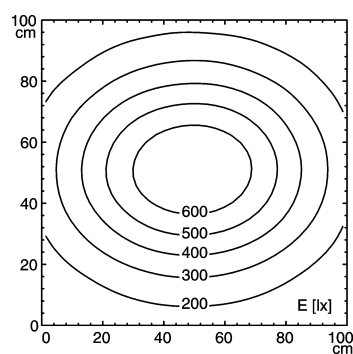

light strip

SLIM LED - LIQ 24

FITTED WITH	24 x Light-emitting diode ,3 W
WORK EQUIPMENT	without
CONNECTED LOAD	22-29 V, DC
POWER CONSUMPTION	approx. 15 W
SYSTEM OF PROTECTION	IP 67
CLASS OF PROTECTION	III
USAGE	without switch
LUMINAIRE BODY	
MATERIAL	aluminium/plastic
SURFACE	anodised
COLOUR LUMINAIRE BODY	aluminium coloured anodised
LAMP COVER	Acrylic satine
MAINS LEAD	approx. 3.0 m, with free stranded wires
DESIGN	mounted version
FASTENING	screws
TOTAL LENGTH	616 mm

ARTICLE NO. 112545007-00011131

E_{min}: 100 lx
 E_m: 336 lx
 E_{max}: 691 lx

measuring conditions: d=50cm