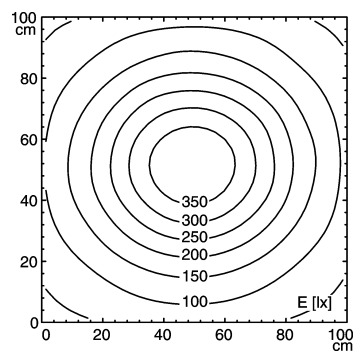

light strip

SLIM LED - LIQ 12

FITTED WITH	12 x Light-emitting diode ,3 W
WORK EQUIPMENT	without
CONNECTED LOAD	22-29 V, DC
POWER CONSUMPTION	approx. 8 W
SYSTEM OF PROTECTION	IP 67
CLASS OF PROTECTION	III
USAGE	without switch
LUMINAIRE BODY	
MATERIAL	aluminium/plastic
SURFACE	anodised
COLOUR LUMINAIRE BODY	aluminium coloured anodised
LAMP COVER	Acrylic satine
MAINS LEAD	approx. 3.0 m, with free stranded wires
DESIGN	mounted version
FASTENING	screws
TOTAL LENGTH	336 mm

ARTICLE NO. 112545006-00011128

E_{min}: 43 lx
 E_m: 169 lx
 E_{max}: 391 lx

measuring conditions: d=50cm