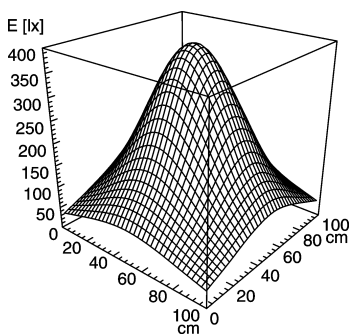

light strip

SLIM LED - LIQ 12

FITTED WITH	12 x Light-emitting diode ,3 W
WORK EQUIPMENT	without
CONNECTED LOAD	22-29 V, DC
POWER CONSUMPTION	approx. 8 W
SYSTEM OF PROTECTION	IP 67
CLASS OF PROTECTION	III
USAGE	without switch
LUMINAIRE BODY	
MATERIAL	aluminium/plastic
SURFACE	anodised
COLOUR LUMINAIRE BODY	aluminium coloured anodised
LAMP COVER	Acrylic satine
MAINS LEAD	approx. 3.0 m, with free stranded wires
DESIGN	mounted version
FASTENING	screws
TOTAL LENGTH	336 mm

ARTICLE NO. 112545006-00011128

E_{min}: 43 lx
 E_m: 169 lx
 E_{max}: 391 lx

measuring conditions: d=50cm