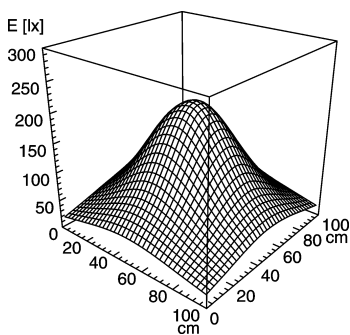

## light strip

### SLIM LED - LIQ 6

FITTED WITH	6 x Light-emitting diode 0.3 W
WORK EQUIPMENT	without
CONNECTED LOAD	22-29 V, DC
POWER CONSUMPTION	approx. 4 W
SYSTEM OF PROTECTION	IP 67
CLASS OF PROTECTION	III
USAGE	without switch
LUMINAIRE BODY	
MATERIAL	aluminium/plastic
SURFACE	anodised
COLOUR LUMINAIRE BODY	aluminium coloured anodised
LAMP COVER	Acrylic satine
WEIGHT (NET)	approx. 0.2 kg
MAINS LEAD	approx. 3.0 m, with free stranded wires
DESIGN	mounted version
FASTENING	screws
TOTAL LENGTH	196 mm

ARTICLE NO. 112545005-00011120

E<sub>min</sub>: 24 lx  
 E<sub>m</sub>: 89 lx  
 E<sub>max</sub>: 206 lx

measuring conditions: d=50cm