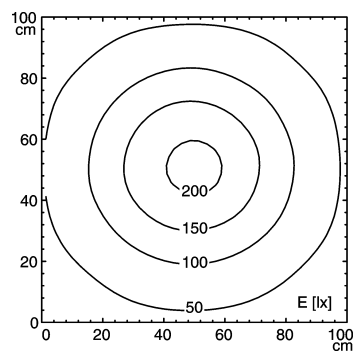

## light strip

### SLIM LED - LIQ 6

FITTED WITH	6 x Light-emitting diode 0.3 W
WORK EQUIPMENT	without
CONNECTED LOAD	22-29 V, DC
POWER CONSUMPTION	approx. 4 W
SYSTEM OF PROTECTION	IP 67
CLASS OF PROTECTION	III
USAGE	without switch
LUMINAIRE BODY	
MATERIAL	aluminium/plastic
SURFACE	anodised
COLOUR LUMINAIRE BODY	aluminium coloured anodised
LAMP COVER	Acrylic satine
WEIGHT (NET)	approx. 0.2 kg
MAINS LEAD	approx. 3.0 m, with free stranded wires
DESIGN	mounted version
FASTENING	screws
TOTAL LENGTH	196 mm

ARTICLE NO. 112545005-00011120

E<sub>min</sub>: 24 lx  
 E<sub>m</sub>: 89 lx  
 E<sub>max</sub>: 206 lx

measuring conditions: d=50cm