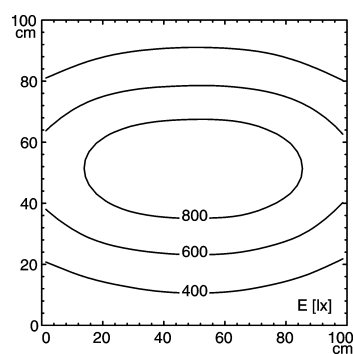

## light strip

**SLIM LED - LIQ 48**

FITTED WITH	48 x Light-emitting diode ,3 W
WORK EQUIPMENT	without
CONNECTED LOAD	22-29 V, DC
POWER CONSUMPTION	approx. 29 W
SYSTEM OF PROTECTION	IP 67
CLASS OF PROTECTION	III
USAGE	without switch
LUMINAIRE BODY	
MATERIAL	aluminium/plastic
SURFACE	anodised
COLOUR LUMINAIRE BODY	aluminium coloured anodised
LAMP COVER	acrylic clear
MAINS LEAD	approx. 3.0 m, with free stranded wires
DESIGN	mounted version
FASTENING	screws
TOTAL LENGTH	1176 mm

ARTICLE NO. 112545004-00011136

E<sub>min</sub>: 240 lx  
E<sub>m</sub>: 578 lx  
E<sub>max</sub>: 946 lx

measuring conditions: d=50cm