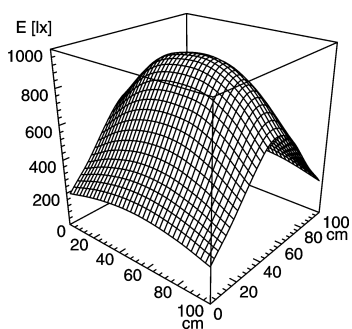

## light strip

**SLIM LED - LIQ 48**

FITTED WITH	48 x Light-emitting diode ,3 W
WORK EQUIPMENT	without
CONNECTED LOAD	22-29 V, DC
POWER CONSUMPTION	approx. 29 W
SYSTEM OF PROTECTION	IP 67
CLASS OF PROTECTION	III
USAGE	without switch
LUMINAIRE BODY	
MATERIAL	aluminium/plastic
SURFACE	anodised
COLOUR LUMINAIRE BODY	aluminium coloured anodised
LAMP COVER	acrylic clear
MAINS LEAD	approx. 3.0 m, with free stranded wires
DESIGN	mounted version
FASTENING	screws
TOTAL LENGTH	1176 mm

ARTICLE NO. 112545004-00011136

E<sub>min</sub>: 240 lx  
E<sub>m</sub>: 578 lx  
E<sub>max</sub>: 946 lx

measuring conditions: d=50cm