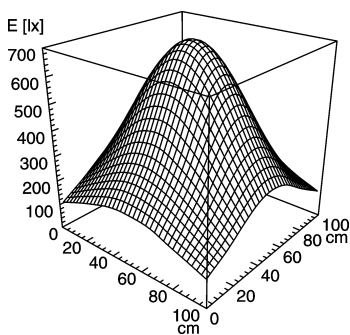

light strip

SLIM LED - LIQ 24

FITTED WITH	24 x Light-emitting diode ,3 W
WORK EQUIPMENT	without
CONNECTED LOAD	22-29 V, DC
POWER CONSUMPTION	approx. 15 W
SYSTEM OF PROTECTION	IP 67
CLASS OF PROTECTION	III
USAGE	without switch
LUMINAIRE BODY	
MATERIAL	aluminium/plastic
SURFACE	anodised
COLOUR LUMINAIRE BODY	aluminium coloured anodised
LAMP COVER	acrylic clear
MAINS LEAD	approx. 3.0 m, with free stranded wires
DESIGN	mounted version
FASTENING	screws
TOTAL LENGTH	616 mm

ARTICLE NO. 112545002-00011130

E_{min}: 125 lx
E_m: 360 lx
E_{max}: 699 lx

measuring conditions: d=50cm