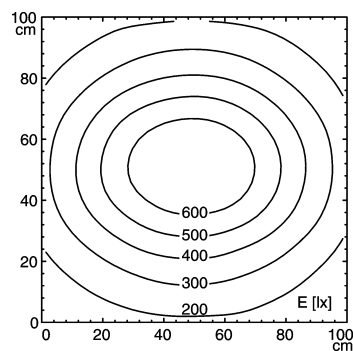

light strip

SLIM LED - LIQ 24

FITTED WITH	24 x Light-emitting diode ,3 W
WORK EQUIPMENT	without
CONNECTED LOAD	22-29 V, DC
POWER CONSUMPTION	approx. 15 W
SYSTEM OF PROTECTION	IP 67
CLASS OF PROTECTION	III
USAGE	without switch
LUMINAIRE BODY	
MATERIAL	aluminium/plastic
SURFACE	anodised
COLOUR LUMINAIRE BODY	aluminium coloured anodised
LAMP COVER	acrylic clear
MAINS LEAD	approx. 3.0 m, with free stranded wires
DESIGN	mounted version
FASTENING	screws
TOTAL LENGTH	616 mm

ARTICLE NO. 112545002-00011130

E_{min}: 125 lx
E_m: 360 lx
E_{max}: 699 lx

measuring conditions: d=50cm