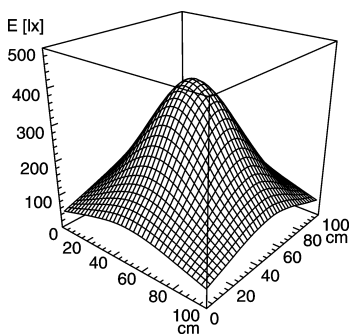

## light strip

### SLIM LED - LIQ 12

FITTED WITH	12 x Light-emitting diode ,3 W
WORK EQUIPMENT	without
CONNECTED LOAD	22-29 V, DC
POWER CONSUMPTION	approx. 8 W
SYSTEM OF PROTECTION	IP 67
CLASS OF PROTECTION	III
USAGE	without switch
LUMINAIRE BODY	
MATERIAL	aluminium/plastic
SURFACE	anodised
COLOUR LUMINAIRE BODY	aluminium coloured anodised
LAMP COVER	acrylic clear
MAINS LEAD	approx. 3.0 m, with free stranded wires
DESIGN	mounted version
FASTENING	screws
TOTAL LENGTH	336 mm

ARTICLE NO. 112545001-00011125

E<sub>min</sub>: 58 lx  
E<sub>m</sub>: 184 lx  
E<sub>max</sub>: 401 lx

measuring conditions: d=50cm