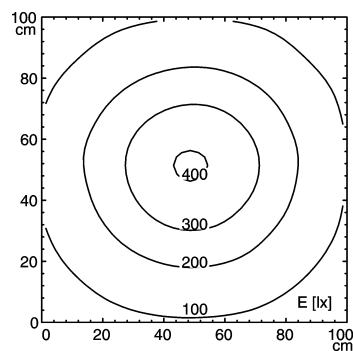

## light strip

### SLIM LED - LIQ 12

FITTED WITH	12 x Light-emitting diode ,3 W
WORK EQUIPMENT	without
CONNECTED LOAD	22-29 V, DC
POWER CONSUMPTION	approx. 8 W
SYSTEM OF PROTECTION	IP 67
CLASS OF PROTECTION	III
USAGE	without switch
LUMINAIRE BODY	
MATERIAL	aluminium/plastic
SURFACE	anodised
COLOUR LUMINAIRE BODY	aluminium coloured anodised
LAMP COVER	acrylic clear
MAINS LEAD	approx. 3.0 m, with free stranded wires
DESIGN	mounted version
FASTENING	screws
TOTAL LENGTH	336 mm

ARTICLE NO. 112545001-00011125

E<sub>min</sub>: 58 lx  
E<sub>m</sub>: 184 lx  
E<sub>max</sub>: 401 lx

measuring conditions: d=50cm