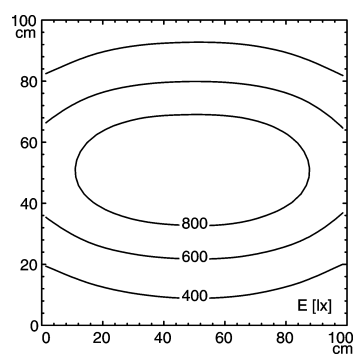

## light strip

**SLIM LED - LIQ 48**

FITTED WITH	48 x Light-emitting diode ,3 W
WORK EQUIPMENT	without
CONNECTED LOAD	22-29 V, DC
POWER CONSUMPTION	approx. 29 W
SYSTEM OF PROTECTION	IP 67
CLASS OF PROTECTION	III
USAGE	without switch
LUMINAIRE BODY	
MATERIAL	aluminium/plastic
SURFACE	anodised
COLOUR LUMINAIRE BODY	aluminium coloured anodised
LAMP COVER	potting, clear
MAINS LEAD	approx. 3.0 m, with free stranded wires
DESIGN	mounted version
FASTENING	screws
TOTAL LENGTH	1176 mm
SPECIAL FEATURES	direction of beam +/- 45° adjustable
ARTICLE NO.	112544014-00011105

E<sub>min</sub>: 258 lx  
 E<sub>m</sub>: 604 lx  
 E<sub>max</sub>: 973 lx

measuring conditions: d=50cm