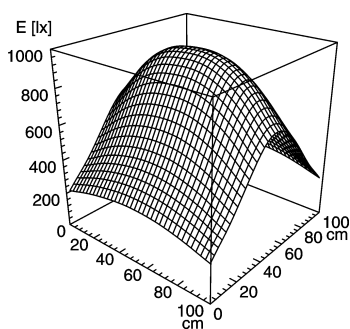

## light strip

**SLIM LED - LIQ 48**

FITTED WITH	48 x Light-emitting diode ,3 W
WORK EQUIPMENT	without
CONNECTED LOAD	22-29 V, DC
POWER CONSUMPTION	approx. 29 W
SYSTEM OF PROTECTION	IP 67
CLASS OF PROTECTION	III
USAGE	without switch
LUMINAIRE BODY	
MATERIAL	aluminium/plastic
SURFACE	anodised
COLOUR LUMINAIRE BODY	aluminium coloured anodised
LAMP COVER	potting, clear
MAINS LEAD	approx. 3.0 m, with free stranded wires
DESIGN	mounted version
FASTENING	screws
TOTAL LENGTH	1176 mm
SPECIAL FEATURES	direction of beam +/- 45° adjustable
ARTICLE NO.	112544014-00011105

E<sub>min</sub>: 258 lx  
 E<sub>m</sub>: 604 lx  
 E<sub>max</sub>: 973 lx

measuring conditions: d=50cm