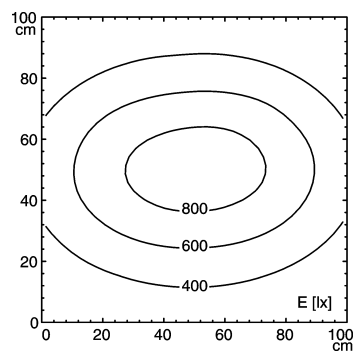

light strip

SLIM LED - LIQ 36

connected load
 fitted with
 work equipment
 mains lead
 design
 luminaire body
 material
 surface
 fastening
 power consumption
 usage
 lamp cover
 system of protection
 class of protection
 colour luminaire body
 total length
 special features
 article no.

22-29 V; DC
 36 x Light-emitting diode
 without
 approx. 3.0 m (10 ft); with free stranded wires
 mounted version

 aluminium/plastic
 anodised
 screws
 approx. 22 W
 without switch
 potting; clear
 IP 67
 III
 aluminium colored anodised
 896 mm (35.3")
 direction of beam +/- 45° adjustable
 112544013

Emin: 202 lx
 Em: 507 lx
 Emax: 900 lx

measuring conditions: d=50cm