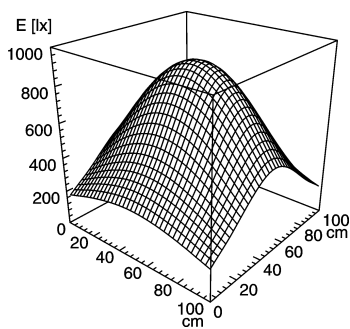

light strip

SLIM LED - LIQ 36

connected load
 fitted with
 work equipment
 mains lead
 design
 luminaire body
 material
 surface
 fastening
 power consumption
 usage
 lamp cover
 system of protection
 class of protection
 colour luminaire body
 total length
 special features
 article no.

22-29 V; DC
 36 x Light-emitting diode
 without
 approx. 3.0 m (10 ft); with free stranded wires
 mounted version

 aluminium/plastic
 anodised
 screws
 approx. 22 W
 without switch
 potting; clear
 IP 67
 III
 aluminium colored anodised
 896 mm (35.3")
 direction of beam +/- 45° adjustable
 112544013

Emin: 202 lx
 Em: 507 lx
 Emax: 900 lx

measuring conditions: d=50cm