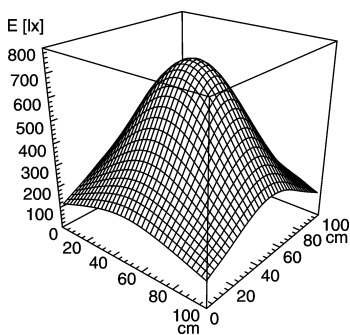

light strip

SLIM LED - LIQ 24

FITTED WITH	24 x Light-emitting diode ,3 W
WORK EQUIPMENT	without
CONNECTED LOAD	22-29 V, DC
POWER CONSUMPTION	approx. 15 W
SYSTEM OF PROTECTION	IP 67
CLASS OF PROTECTION	III
USAGE	without switch
LUMINAIRE BODY	
MATERIAL	aluminium/plastic
SURFACE	anodised
COLOUR LUMINAIRE BODY	aluminium coloured anodised
LAMP COVER	potting, clear
MAINS LEAD	approx. 3.0 m, with free stranded wires
DESIGN	mounted version
FASTENING	screws
TOTAL LENGTH	616 mm
SPECIAL FEATURES	direction of beam +/- 45° adjustable
ARTICLE NO.	112544012-00011103

E_{min}: 135 lx
 E_m: 377 lx
 E_{max}: 726 lx

measuring conditions: d=50cm