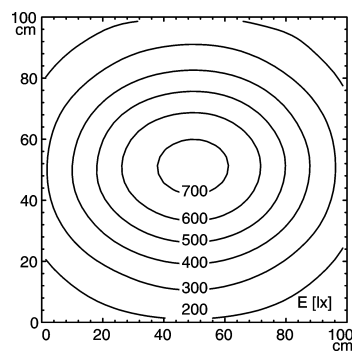

light strip

SLIM LED - LIQ 24

FITTED WITH	24 x Light-emitting diode ,3 W
WORK EQUIPMENT	without
CONNECTED LOAD	22-29 V, DC
POWER CONSUMPTION	approx. 15 W
SYSTEM OF PROTECTION	IP 67
CLASS OF PROTECTION	III
USAGE	without switch
LUMINAIRE BODY	
MATERIAL	aluminium/plastic
SURFACE	anodised
COLOUR LUMINAIRE BODY	aluminium coloured anodised
LAMP COVER	potting, clear
MAINS LEAD	approx. 3.0 m, with free stranded wires
DESIGN	mounted version
FASTENING	screws
TOTAL LENGTH	616 mm
SPECIAL FEATURES	direction of beam +/- 45° adjustable
ARTICLE NO.	112544012-00011103

E_{min}: 135 lx
 E_m: 377 lx
 E_{max}: 726 lx

measuring conditions: d=50cm