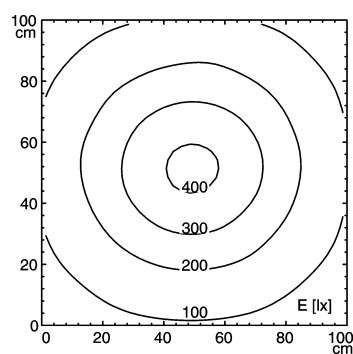

light strip

SLIM LED - LIQ 12

FITTED WITH	12 x Light-emitting diode ,3 W
WORK EQUIPMENT	without
CONNECTED LOAD	22-29 V, DC
POWER CONSUMPTION	approx. 8 W
SYSTEM OF PROTECTION	IP 67
CLASS OF PROTECTION	III
USAGE	without switch
LUMINAIRE BODY	
MATERIAL	aluminium/plastic
SURFACE	anodised
COLOUR LUMINAIRE BODY	aluminium coloured anodised
LAMP COVER	potting, clear
WEIGHT (NET)	approx. 0.4 kg
MAINS LEAD	approx. 3.0 m, with free stranded wires
DESIGN	mounted version
FASTENING	screws
TOTAL LENGTH	336 mm
SPECIAL FEATURES	direction of beam +/- 45° adjustable
ARTICLE NO.	112544011-00011102

E_{min}: 59 lx
 E_m: 191 lx
 E_{max}: 411 lx

measuring conditions: d=50cm