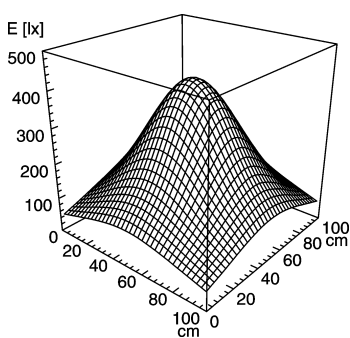

light strip

SLIM LED - LIQ 12

FITTED WITH	12 x Light-emitting diode ,3 W
WORK EQUIPMENT	without
CONNECTED LOAD	22-29 V, DC
POWER CONSUMPTION	approx. 8 W
SYSTEM OF PROTECTION	IP 67
CLASS OF PROTECTION	III
USAGE	without switch
LUMINAIRE BODY	
MATERIAL	aluminium/plastic
SURFACE	anodised
COLOUR LUMINAIRE BODY	aluminium coloured anodised
LAMP COVER	potting, clear
WEIGHT (NET)	approx. 0.4 kg
MAINS LEAD	approx. 3.0 m, with free stranded wires
DESIGN	mounted version
FASTENING	screws
TOTAL LENGTH	336 mm
SPECIAL FEATURES	direction of beam +/- 45° adjustable
ARTICLE NO.	112544011-00011102

E_{min}: 59 lx
 E_m: 191 lx
 E_{max}: 411 lx

measuring conditions: d=50cm