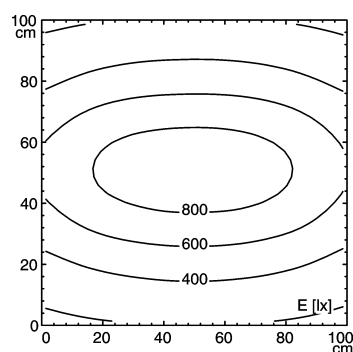

light strip

SLIM LED - LIQ 48

FITTED WITH	48 x Light-emitting diode ,3 W
WORK EQUIPMENT	without
CONNECTED LOAD	22-29 V, DC
POWER CONSUMPTION	approx. 29 W
SYSTEM OF PROTECTION	IP 67
CLASS OF PROTECTION	III
USAGE	without switch
LUMINAIRE BODY	
MATERIAL	aluminium/plastic
SURFACE	anodised
COLOUR LUMINAIRE BODY	aluminium coloured anodised
LAMP COVER	Acrylic satine
WEIGHT (NET)	approx. 1.0 kg
MAINS LEAD	approx. 3.0 m, with free stranded wires
DESIGN	mounted version
FASTENING	screws
TOTAL LENGTH	1176 mm
SPECIAL FEATURES	direction of beam +/- 45° adjustable
ARTICLE NO.	112544009-00011087

E_{min}: 200 lx
 E_m: 535 lx
 E_{max}: 908 lx

measuring conditions: d=50cm