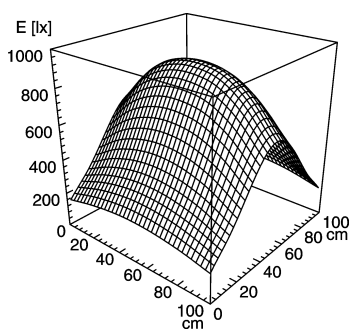

light strip

SLIM LED - LIQ 48

FITTED WITH	48 x Light-emitting diode ,3 W
WORK EQUIPMENT	without
CONNECTED LOAD	22-29 V, DC
POWER CONSUMPTION	approx. 29 W
SYSTEM OF PROTECTION	IP 67
CLASS OF PROTECTION	III
USAGE	without switch
LUMINAIRE BODY	
MATERIAL	aluminium/plastic
SURFACE	anodised
COLOUR LUMINAIRE BODY	aluminium coloured anodised
LAMP COVER	Acrylic satine
WEIGHT (NET)	approx. 1.0 kg
MAINS LEAD	approx. 3.0 m, with free stranded wires
DESIGN	mounted version
FASTENING	screws
TOTAL LENGTH	1176 mm
SPECIAL FEATURES	direction of beam +/- 45° adjustable
ARTICLE NO.	112544009-00011087

E_{min}: 200 lx
 E_m: 535 lx
 E_{max}: 908 lx

measuring conditions: d=50cm