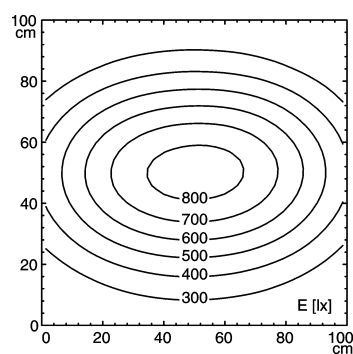

## light strip

**SLIM LED - LIQ 36**

FITTED WITH	36 x Light-emitting diode ,3 W
WORK EQUIPMENT	without
CONNECTED LOAD	22-29 V, DC
POWER CONSUMPTION	approx. 22 W
SYSTEM OF PROTECTION	IP 67
CLASS OF PROTECTION	III
USAGE	without switch
LUMINAIRE BODY	
MATERIAL	aluminium/plastic
SURFACE	anodised
COLOUR LUMINAIRE BODY	aluminium coloured anodised
LAMP COVER	Acrylic satine
WEIGHT (NET)	approx. 0.8 kg
MAINS LEAD	approx. 3.0 m, with free stranded wires
DESIGN	mounted version
FASTENING	screws
TOTAL LENGTH	896 mm
SPECIAL FEATURES	direction of beam +/- 45° adjustable
ARTICLE NO.	112544008-00011086

E<sub>min</sub>: 150 lx  
 E<sub>m</sub>: 449 lx  
 E<sub>max</sub>: 833 lx

measuring conditions: d=50cm