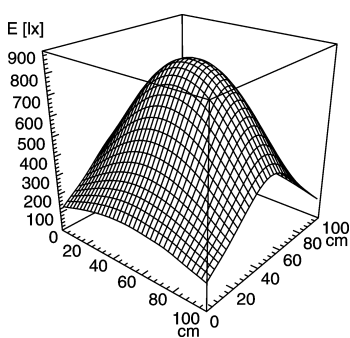

## light strip

**SLIM LED - LIQ 36**

FITTED WITH	36 x Light-emitting diode ,3 W
WORK EQUIPMENT	without
CONNECTED LOAD	22-29 V, DC
POWER CONSUMPTION	approx. 22 W
SYSTEM OF PROTECTION	IP 67
CLASS OF PROTECTION	III
USAGE	without switch
LUMINAIRE BODY	
MATERIAL	aluminium/plastic
SURFACE	anodised
COLOUR LUMINAIRE BODY	aluminium coloured anodised
LAMP COVER	Acrylic satine
WEIGHT (NET)	approx. 0.8 kg
MAINS LEAD	approx. 3.0 m, with free stranded wires
DESIGN	mounted version
FASTENING	screws
TOTAL LENGTH	896 mm
SPECIAL FEATURES	direction of beam +/- 45° adjustable
ARTICLE NO.	112544008-00011086

E<sub>min</sub>: 150 lx  
 E<sub>m</sub>: 449 lx  
 E<sub>max</sub>: 833 lx

measuring conditions: d=50cm