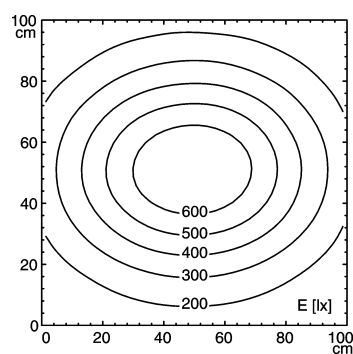

light strip

SLIM LED - LIQ 24

FITTED WITH	24 x Light-emitting diode ,3 W
WORK EQUIPMENT	without
CONNECTED LOAD	22-29 V, DC
POWER CONSUMPTION	approx. 15 W
SYSTEM OF PROTECTION	IP 67
CLASS OF PROTECTION	III
USAGE	without switch
LUMINAIRE BODY	
MATERIAL	aluminium/plastic
SURFACE	anodised
COLOUR LUMINAIRE BODY	aluminium coloured anodised
LAMP COVER	Acrylic satine
WEIGHT (NET)	approx. 0.6 kg
MAINS LEAD	approx. 3.0 m, with free stranded wires
DESIGN	mounted version
FASTENING	screws
TOTAL LENGTH	616 mm
SPECIAL FEATURES	direction of beam +/- 45° adjustable
ARTICLE NO.	112544007-00011085

E_{min}: 100 lx
 E_m: 336 lx
 E_{max}: 691 lx

measuring conditions: d=50cm