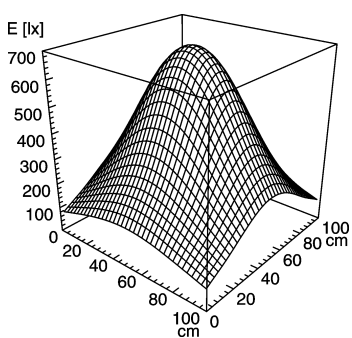

light strip

SLIM LED - LIQ 24

FITTED WITH	24 x Light-emitting diode ,3 W
WORK EQUIPMENT	without
CONNECTED LOAD	22-29 V, DC
POWER CONSUMPTION	approx. 15 W
SYSTEM OF PROTECTION	IP 67
CLASS OF PROTECTION	III
USAGE	without switch
LUMINAIRE BODY	
MATERIAL	aluminium/plastic
SURFACE	anodised
COLOUR LUMINAIRE BODY	aluminium coloured anodised
LAMP COVER	Acrylic satine
WEIGHT (NET)	approx. 0.6 kg
MAINS LEAD	approx. 3.0 m, with free stranded wires
DESIGN	mounted version
FASTENING	screws
TOTAL LENGTH	616 mm
SPECIAL FEATURES	direction of beam +/- 45° adjustable
ARTICLE NO.	112544007-00011085

E_{min}: 100 lx
 E_m: 336 lx
 E_{max}: 691 lx

measuring conditions: d=50cm