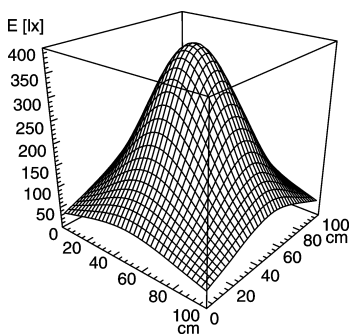

light strip

SLIM LED - LIQ 12

FITTED WITH	12 x Light-emitting diode ,3 W
WORK EQUIPMENT	without
CONNECTED LOAD	22-29 V, DC
POWER CONSUMPTION	approx. 8 W
SYSTEM OF PROTECTION	IP 67
CLASS OF PROTECTION	III
USAGE	without switch
LUMINAIRE BODY	
MATERIAL	aluminium/plastic
SURFACE	anodised
COLOUR LUMINAIRE BODY	aluminium coloured anodised
LAMP COVER	Acrylic satine
WEIGHT (NET)	approx. 0.4 kg
MAINS LEAD	approx. 3.0 m, with free stranded wires
DESIGN	mounted version
FASTENING	screws
TOTAL LENGTH	336 mm
SPECIAL FEATURES	direction of beam +/- 45° adjustable
ARTICLE NO.	112544006-00011088

E_{min}: 43 lx
 E_m: 169 lx
 E_{max}: 391 lx

measuring conditions: d=50cm