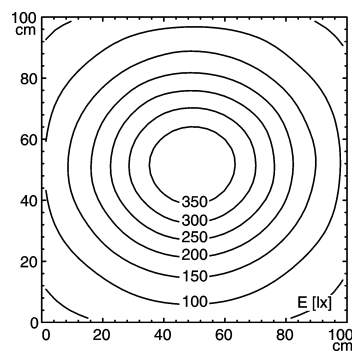

light strip

SLIM LED - LIQ 12

FITTED WITH	12 x Light-emitting diode ,3 W
WORK EQUIPMENT	without
CONNECTED LOAD	22-29 V, DC
POWER CONSUMPTION	approx. 8 W
SYSTEM OF PROTECTION	IP 67
CLASS OF PROTECTION	III
USAGE	without switch
LUMINAIRE BODY	
MATERIAL	aluminium/plastic
SURFACE	anodised
COLOUR LUMINAIRE BODY	aluminium coloured anodised
LAMP COVER	Acrylic satine
WEIGHT (NET)	approx. 0.4 kg
MAINS LEAD	approx. 3.0 m, with free stranded wires
DESIGN	mounted version
FASTENING	screws
TOTAL LENGTH	336 mm
SPECIAL FEATURES	direction of beam +/- 45° adjustable
ARTICLE NO.	112544006-00011088

E_{min}: 43 lx
 E_m: 169 lx
 E_{max}: 391 lx

measuring conditions: d=50cm