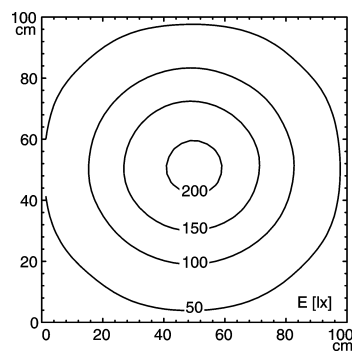

light strip

SLIM LED - LIQ 6

FITTED WITH	6 x Light-emitting diode ,3 W
WORK EQUIPMENT	without
CONNECTED LOAD	22-29 V, DC
POWER CONSUMPTION	approx. 4 W
SYSTEM OF PROTECTION	IP 67
CLASS OF PROTECTION	III
USAGE	without switch
LUMINAIRE BODY	
MATERIAL	aluminium/plastic
SURFACE	anodised
COLOUR LUMINAIRE BODY	aluminium coloured anodised
LAMP COVER	Acrylic satine
WEIGHT (NET)	approx. 0.2 kg
MAINS LEAD	approx. 3.0 m, with free stranded wires
DESIGN	mounted version
FASTENING	screws
TOTAL LENGTH	196 mm
SPECIAL FEATURES	direction of beam +/- 45° adjustable
ARTICLE NO.	112544005-00011100

E_{min}: 24 lx
 E_m: 89 lx
 E_{max}: 206 lx

measuring conditions: d=50cm