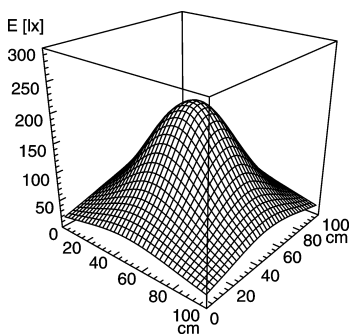

light strip

SLIM LED - LIQ 6

FITTED WITH	6 x Light-emitting diode ,3 W
WORK EQUIPMENT	without
CONNECTED LOAD	22-29 V, DC
POWER CONSUMPTION	approx. 4 W
SYSTEM OF PROTECTION	IP 67
CLASS OF PROTECTION	III
USAGE	without switch
LUMINAIRE BODY	
MATERIAL	aluminium/plastic
SURFACE	anodised
COLOUR LUMINAIRE BODY	aluminium coloured anodised
LAMP COVER	Acrylic satine
WEIGHT (NET)	approx. 0.2 kg
MAINS LEAD	approx. 3.0 m, with free stranded wires
DESIGN	mounted version
FASTENING	screws
TOTAL LENGTH	196 mm
SPECIAL FEATURES	direction of beam +/- 45° adjustable
ARTICLE NO.	112544005-00011100

E_{min}: 24 lx
 E_m: 89 lx
 E_{max}: 206 lx

measuring conditions: d=50cm