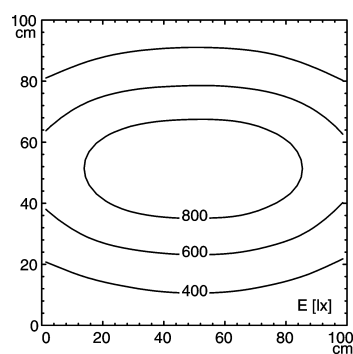

light strip

SLIM LED - LIQ 48

FITTED WITH	48 x Light-emitting diode ,3 W
WORK EQUIPMENT	without
CONNECTED LOAD	22-29 V, DC
POWER CONSUMPTION	approx. 29 W
SYSTEM OF PROTECTION	IP 67
CLASS OF PROTECTION	III
USAGE	without switch
LUMINAIRE BODY	
MATERIAL	aluminium/plastic
SURFACE	anodised
COLOUR LUMINAIRE BODY	aluminium coloured anodised
LAMP COVER	acrylic clear
WEIGHT (NET)	approx. 1.0 kg
MAINS LEAD	approx. 3.0 m, with free stranded wires
DESIGN	mounted version
FASTENING	screws
TOTAL LENGTH	1176 mm
SPECIAL FEATURES	direction of beam +/- 45° adjustable
ARTICLE NO.	112544004-00011084

E_{min}: 240 lx
 E_m: 578 lx
 E_{max}: 946 lx

measuring conditions: d=50cm