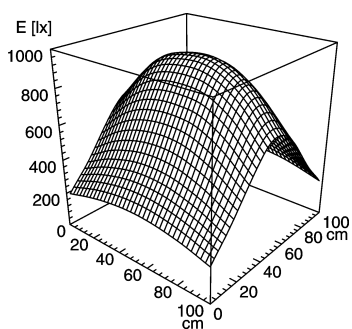

light strip

SLIM LED - LIQ 48

FITTED WITH	48 x Light-emitting diode ,3 W
WORK EQUIPMENT	without
CONNECTED LOAD	22-29 V, DC
POWER CONSUMPTION	approx. 29 W
SYSTEM OF PROTECTION	IP 67
CLASS OF PROTECTION	III
USAGE	without switch
LUMINAIRE BODY	
MATERIAL	aluminium/plastic
SURFACE	anodised
COLOUR LUMINAIRE BODY	aluminium coloured anodised
LAMP COVER	acrylic clear
WEIGHT (NET)	approx. 1.0 kg
MAINS LEAD	approx. 3.0 m, with free stranded wires
DESIGN	mounted version
FASTENING	screws
TOTAL LENGTH	1176 mm
SPECIAL FEATURES	direction of beam +/- 45° adjustable
ARTICLE NO.	112544004-00011084

E_{min}: 240 lx
 E_m: 578 lx
 E_{max}: 946 lx

measuring conditions: d=50cm