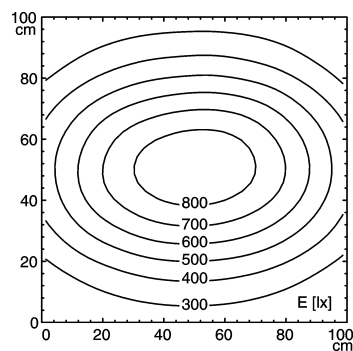

light strip

SLIM LED - LIQ 36

FITTED WITH	36 x Light-emitting diode ,3 W
WORK EQUIPMENT	without
CONNECTED LOAD	22-29 V, DC
POWER CONSUMPTION	approx. 22 W
SYSTEM OF PROTECTION	IP 67
CLASS OF PROTECTION	III
USAGE	without switch
LUMINAIRE BODY	
MATERIAL	aluminium/plastic
SURFACE	anodised
COLOUR LUMINAIRE BODY	aluminium coloured anodised
LAMP COVER	acrylic clear
WEIGHT (NET)	approx. 0.8 kg
MAINS LEAD	approx. 3.0 m, with free stranded wires
DESIGN	mounted version
FASTENING	screws
TOTAL LENGTH	896 mm
SPECIAL FEATURES	direction of beam +/- 45° adjustable
ARTICLE NO.	112544003-00011083

E_{min}: 190 lx
 E_m: 491 lx
 E_{max}: 872 lx

measuring conditions: d=50cm