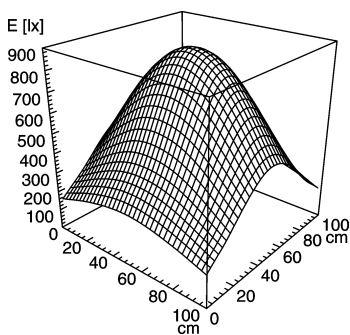

light strip

SLIM LED - LIQ 36

FITTED WITH	36 x Light-emitting diode ,3 W
WORK EQUIPMENT	without
CONNECTED LOAD	22-29 V, DC
POWER CONSUMPTION	approx. 22 W
SYSTEM OF PROTECTION	IP 67
CLASS OF PROTECTION	III
USAGE	without switch
LUMINAIRE BODY	
MATERIAL	aluminium/plastic
SURFACE	anodised
COLOUR LUMINAIRE BODY	aluminium coloured anodised
LAMP COVER	acrylic clear
WEIGHT (NET)	approx. 0.8 kg
MAINS LEAD	approx. 3.0 m, with free stranded wires
DESIGN	mounted version
FASTENING	screws
TOTAL LENGTH	896 mm
SPECIAL FEATURES	direction of beam +/- 45° adjustable
ARTICLE NO.	112544003-00011083

E_{min}: 190 lx
 E_m: 491 lx
 E_{max}: 872 lx

measuring conditions: d=50cm