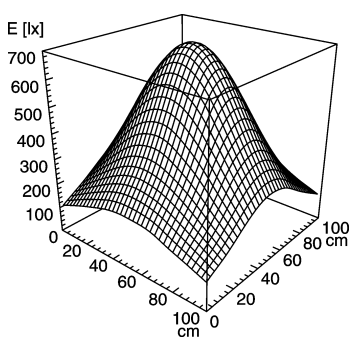

## light strip

**SLIM LED - LIQ 24**

FITTED WITH	24 x Light-emitting diode ,3 W
WORK EQUIPMENT	without
CONNECTED LOAD	22-29 V, DC
POWER CONSUMPTION	approx. 15 W
SYSTEM OF PROTECTION	IP 67
CLASS OF PROTECTION	III
USAGE	without switch
LUMINAIRE BODY	
MATERIAL	aluminium/plastic
SURFACE	anodised
COLOUR LUMINAIRE BODY	aluminium coloured anodised
LAMP COVER	acrylic clear
WEIGHT (NET)	approx. 0.7 kg
MAINS LEAD	approx. 3.0 m, with free stranded wires
DESIGN	mounted version
FASTENING	screws
TOTAL LENGTH	616 mm
SPECIAL FEATURES	direction of beam +/- 45° adjustable
ARTICLE NO.	112544002-00011082

E<sub>min</sub>: 125 lx  
 E<sub>m</sub>: 360 lx  
 E<sub>max</sub>: 699 lx

measuring conditions: d=50cm