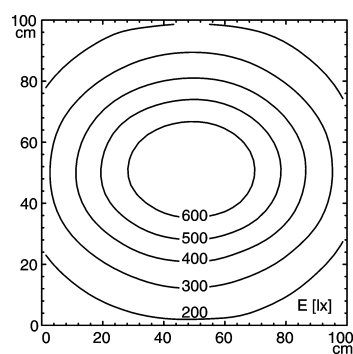

## light strip

**SLIM LED - LIQ 24**

FITTED WITH	24 x Light-emitting diode ,3 W
WORK EQUIPMENT	without
CONNECTED LOAD	22-29 V, DC
POWER CONSUMPTION	approx. 15 W
SYSTEM OF PROTECTION	IP 67
CLASS OF PROTECTION	III
USAGE	without switch
LUMINAIRE BODY	
MATERIAL	aluminium/plastic
SURFACE	anodised
COLOUR LUMINAIRE BODY	aluminium coloured anodised
LAMP COVER	acrylic clear
WEIGHT (NET)	approx. 0.7 kg
MAINS LEAD	approx. 3.0 m, with free stranded wires
DESIGN	mounted version
FASTENING	screws
TOTAL LENGTH	616 mm
SPECIAL FEATURES	direction of beam +/- 45° adjustable
ARTICLE NO.	112544002-00011082

E<sub>min</sub>: 125 lx  
 E<sub>m</sub>: 360 lx  
 E<sub>max</sub>: 699 lx

measuring conditions: d=50cm