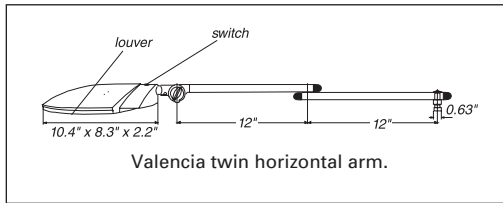

Valencia Features:

- Specular silver finish, built-in parabolic louver (5/8" grid) for glare and reflection reduction.
- Impact resistant ABS head with 120° swivel and 180° tilt for maximum light control and positioning.
- A built-in aluminum reflector improves the quality of light and efficiency.
- Fully articulated single or twin balanced arms with concealed springs for exact positioning.
- 9-ft polarized cord set with a quick release in-line ballast, or electronic ballast offered.
- Two energy efficient 9-watt compact fluorescent lamps rated at 1200 lumens, 82 CRI, 4100K color temperature, and 10,000 hours of lamp life.
- Choose one of two table clamps, wall bracket or panel bracket for over 50 different furniture systems with each light. Optional weighted table bases are available.
- Choose Matte Black or Light Grey arms with a Black, Burgundy, Dark Grey, Light Grey, Royal Blue or Teal shade. Custom colors are available.

Valencia Ordering Information:

Single Arm-Black	138-040-01*
Twin Vertical Arm-Black	138-050-01*
Twin Horizontal Arm-Black	138-020-01*
Single Arm-Grey	138-040-00*
Twin Vertical Arm-Grey	138-050-00*
Twin Horizontal Arm-Grey	138-020-00*

Electronic Ballast "E" Versions:

Single Arm-Black	138-080-01*
Twin Vertical Arm-Black	138-070-01*
Twin Horizontal Arm-Black	138-090-01*
Single Arm-Grey	138-080-00*
Twin Vertical Arm-Grey	138-070-00*
Twin Horizontal Arm-Grey	138-090-00*

* Please specify color of Shade for head when placing order. The following colors are available:
• Black- (1) • Light Grey- (6) • Royal Blue- (5)
• Burgundy- (4) • Dark Grey- (7) • Teal- (8)

Mounting Bases. (See photo above.)

Table Clamp	200-498-039
Table Clamp (for rounded surfaces)	191-017-029
Wall Bracket	308-218-019
Grommet (not shown)	203-332-019
Designer Table Base	190-112-019
Rectangular Table Base	190-037-019
Table Base (for single arm models only)	190-101-019
Panel Bracket	Specify Furniture System

Replacement Lamps:

9 Watt, 2700K	450-009-110
9 Watt, 3500K	950-900-003
9 Watt, 4100K (Standard)	450-009-120
9 Watt, 4100K (For "E" Version)	450-009-180
9 Watt, 5000K	950-900-038

Waldmann Lighting

9 W. Century Dr., Wheeling, IL 60090 • 800.634.0007 • 847.520.1060 • Fax: 847.520.1730
www.waldmannlighting.com • E-mail: waldmann@waldmannlighting.com