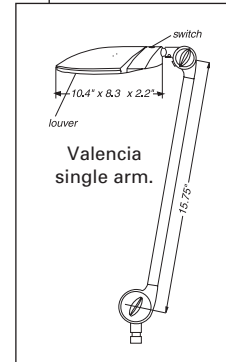

Valencia Features:

- Specular silver finish, built-in parabolic louver (5/8" grid) for glare and reflection reduction.
- Impact resistant ABS head with 120° swivel and 180° tilt for maximum light control and positioning.
- A built-in aluminum reflector improves the quality of light and efficiency.
- Fully articulated single or twin balanced arms with concealed springs for exact positioning.
- 9-ft polarized cord set with a quick release in-line ballast, or electronic ballast offered.
- Two energy efficient 9-watt compact fluorescent lamps rated at 1200 lumens, 82 CRI, 4100K color temperature, and 10,000 hours of lamp life.
- Choose one of two table clamps, wall bracket or panel bracket for over 50 different furniture systems with each light. Optional weighted table bases are available.
- Choose Matte Black or Light Grey arms with a Black, Burgundy, Dark Grey, Light Grey, Royal Blue or Teal shade. Custom colors are available.

Valencia Ordering Information:

Single Arm-Black	138-040-01*
Twin Vertical Arm-Black	138-050-01*
Twin Horizontal Arm-Black	138-020-01*
Single Arm-Grey	138-040-00*
Twin Vertical Arm-Grey	138-050-00*
Twin Horizontal Arm-Grey	138-020-00*

Electronic Ballast "E" Versions:

Single Arm-Black	138-080-01*
Twin Vertical Arm-Black	138-070-01*
Twin Horizontal Arm-Black	138-090-01*
Single Arm-Grey	138-080-00*
Twin Vertical Arm-Grey	138-070-00*
Twin Horizontal Arm-Grey	138-090-00*

* Please specify color of Shade for head when placing order. The following colors are available:
• Black- (1) • Light Grey- (6) • Royal Blue- (5)
• Burgundy- (4) • Dark Grey- (7) • Teal- (8)

Mounting Bases. (See photo above.)

Table Clamp	200-498-039
Table Clamp (for rounded surfaces)	191-017-029
Wall Bracket	308-218-019
Grommet (not shown)	203-332-019
Designer Table Base	190-112-019
Rectangular Table Base	190-037-019
Table Base (for single arm models only)	190-101-019
Panel Bracket	Specify Furniture System

Replacement Lamps:

9 Watt, 2700K	450-009-110
9 Watt, 3500K	950-900-003
9 Watt, 4100K (Standard)	450-009-120
9 Watt, 4100K (For "E" Version)	450-009-180
9 Watt, 5000K	950-900-038

Waldmann Lighting

9 W. Century Dr., Wheeling, IL 60090 • 800.634.0007 • 847.520.1060 • Fax: 847.520.1730
www.waldmannlighting.com • E-mail: waldmann@waldmannlighting.com