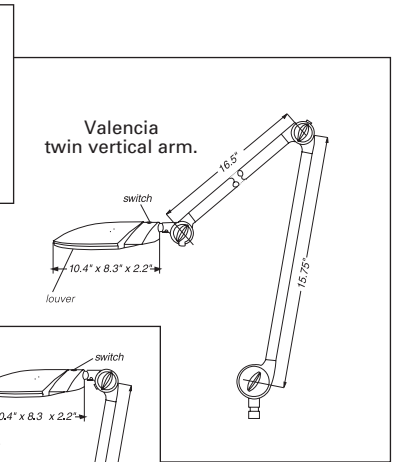

Valencia Features:

- Specular silver finish, built-in parabolic louver (5/8" grid) for glare and reflection reduction.
- Impact resistant ABS head with 120° swivel and 180° tilt for maximum light control and positioning.
- A built-in aluminum reflector improves the quality of light and efficiency.
- Fully articulated single or twin balanced arms with concealed springs for exact positioning.
- 9-ft polarized cord set with a quick release in-line ballast, or electronic ballast offered.
- Two energy efficient 9-watt compact fluorescent lamps rated at 1200 lumens, 82 CRI, 4100K color temperature, and 10,000 hours of lamp life.
- Choose one of two table clamps, wall bracket or panel bracket for over 50 different furniture systems with each light. Optional weighted table bases are available.
- Choose Matte Black or Light Grey arms with a Black, Burgundy, Dark Grey, Light Grey, Royal Blue or Teal shade. Custom colors are available.

Valencia Ordering Information:

Single Arm-Black	138-040-01*
Twin Vertical Arm-Black	138-050-01*
Twin Horizontal Arm-Black	138-020-01*
Single Arm-Grey	138-040-00*
Twin Vertical Arm-Grey	138-050-00*
Twin Horizontal Arm-Grey	138-020-00*

Electronic Ballast "E" Versions:

Single Arm-Black	138-080-01*
Twin Vertical Arm-Black	138-070-01*
Twin Horizontal Arm-Black	138-090-01*
Single Arm-Grey	138-080-00*
Twin Vertical Arm-Grey	138-070-00*
Twin Horizontal Arm-Grey	138-090-00*

* Please specify color of Shade for head when placing order. The following colors are available:
• Black- (1) • Light Grey- (6) • Royal Blue- (5)
• Burgundy- (4) • Dark Grey- (7) • Teal- (8)

Mounting Bases. (See photo above.)

Table Clamp	200-498-039
Table Clamp (for rounded surfaces)	191-017-029
Wall Bracket	308-218-019
Grommet (not shown)	203-332-019
Designer Table Base	190-112-019
Rectangular Table Base	190-037-019
Table Base (for single arm models only)	190-101-019
Panel Bracket	Specify Furniture System

Replacement Lamps:

9 Watt, 2700K	450-009-110
9 Watt, 3500K	950-900-003
9 Watt, 4100K (Standard)	450-009-120
9 Watt, 4100K (For "E" Version)	450-009-180
9 Watt, 5000K	950-900-038

Waldmann Lighting

9 W. Century Dr., Wheeling, IL 60090 • 800.634.0007 • 847.520.1060 • Fax: 847.520.1730
www.waldmannlighting.com • E-mail: waldmann@waldmannlighting.com