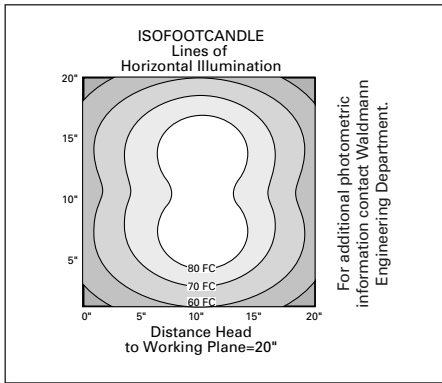

Waldmann understands the importance of ergonomic task lighting.

Waldmann lighting engineers have carefully studied the National Institute for Occupational Safety and Health's report which concludes that 91% of all VDT users complain of eyestrain. Environmental screen glare, shadows on written materials, and excessive contrast between screen and surroundings are common complaints which contribute to headaches and loss of productivity.

Bright, agreeable light for hours of work comfort.

Waldmann Task Lights are carefully engineered to meet the requirements of an ergonomically-sound workplace. Criteria used in developing the Valencia and other Waldmann lights are:

- Ample illumination for work being performed at all areas of the workstation.
- Even illumination over an adequate range.
- Little or no glare, direct or indirect.
- Little or no spill light onto the VDT screen.
- Fluorescent light source to minimize heat.
- Non-reflective surface finish on lights.
- Capability to maneuver the light in multiple directions, both vertically and horizontally.

Ample illumination for any task.

The Valencia provides the user with greater control over lighting in his or her environment by enabling the light direction to be precisely and easily adjusted to the task. A unique parabolic louver (5/8" directional grid), built into an impact-resistant ABS head that swivels 120° and tilts 180°, allows the light to be adjusted in virtually any position without causing glare.

Energy saving electronic ballast model available.

The Valencia is available with an optional electronic ballast. The electronic ballast, which is built into the head, ignites lamps quickly and eliminates flickering. This special ballast also helps reduce energy consumption which is an important issue for many progressive companies today. The Valencia "E" version provides less harmonic distortion, a greater power factor of 0.99, and an operation frequency of 45KHz.

Precise positioning.

Valencia's fully articulated, spring balanced arm with concealed springs comes in three arm styles: single, twin vertical and twin horizontal for infinite light adjustment. The single arm works well in small work spaces, while the larger twin arms are best in an environment that requires a broad reach of light such as an executive office. The Valencia mounts on a table clamp, wall bracket, table base, or open-office furniture brackets that fit over 50 different office furniture systems.

Waldmann's Valencia... the brilliant solution in ergonomic task lighting.