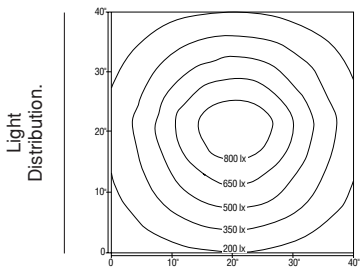

Task Lighting Guidelines.

The Illuminating Engineering Society of North America (IESNA) recommends considering these factors when determining the amount of light necessary for performing office tasks:

- Worker's age.
- Type of activity performed.
- Characteristics of the visual task.
- Critical requirements for speed & accuracy.
- Background reflectance.

An average of 18 to 46 footcandles of light should be used to illuminate a VDT office.

Bright, agreeable light for hours of comfortable, productive performance.

Waldmann Task Lights are carefully engineered to meet the requirements of an ergonomically-sound workplace. Criteria set by the U.S. Government and used in developing the Roma and other Waldmann lights include:

- Ample illumination for work being performed at all areas of the workstation.
- Even illumination over an adequate range.
- Little or no spill light onto the VDT screen.
- Fluorescent light source to minimize heat.
- Non-reflective surface finish on lights.
- Capability to maneuver the light in multiple directions, both vertically and horizontally.

Isolux Lines of Horizontal Illumination.

Distance of head to working plane = 20 inches.

Precise positioning.

Roma's articulated arm comes in three styles: single, twin vertical and twin horizontal. The single arm works well in small workstation configurations while the twin vertical arm is ideal for larger workstations. Use the twin horizontal arm under a binder bin or in areas that require a broad reach of light. All models fit into furniture panel systems. The Roma can be mounted on a table clamp, wall bracket, table base, grommet, or open office furniture panel brackets that fit over 70 office furniture systems.

Energy Saving Electronic Ballast Model Available.

The Roma is available with an optional electronic ballast. The electronic ballast, which is built into the head, ignites lamps quickly and eliminates flickering. This special ballast helps reduce energy consumption which is an important issue for many progressive companies today.

Waldmann's Roma... the brilliant solution in ergonomic task lighting.