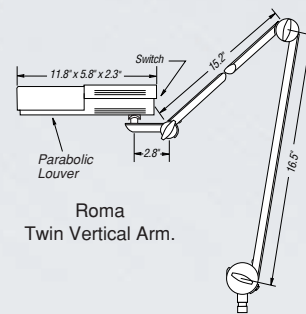

Roma Features:

- Aluminized built-in parabolic louver (5/8" grid) for glare and reflection reduction.
- In-line magnetic ballast, or energy efficient built-in electronic ballast.
- One 18-watt compact fluorescent lamp offers 12,000 hours of life, 4100K color temperature and an 82 CRI.
- Fully articulated single, or twin balanced arms.
- Impact resistant ABS head with 110° swivel and 50° tilt for maximum control and positioning.
- Unique ball joint connected to the base of the head offers exact positioning.
- Choose either standard table clamp, wall bracket, grommet, or panel bracket for over 60 different furniture systems with each light. Optional weighted table bases are available.
- Choose Black or Platinum arms with a matching Black or Platinum inset shade. Custom colors are available. Please call our Customer Service Department at: 800.634.0007.

Roma Ordering Information:

Model	Arm Color	Head Color	Order #	Mounting Bases. (See photo above.)	Order #
Single Vertical	Black	Black	118-440-012	Table Clamp	200-498-039
Twin Vertical	Black	Black	118-220-012	Table Clamp (for rounded surfaces)	191-017-029
Twin Horizontal	Black	Black	118-360-012	Wall Bracket	308-218-109
Single Vertical	Platinum	Black	118-440-028	Grommet (not shown)	203-332-019
Twin Vertical	Platinum	Black	138-220-028	Designer Table Base	190-112-019
Twin Horizontal	Platinum	Black	118-360-028	Rectangular Table Base	190-037-019
				Single Arm Table Base	190-101-019
				Panel Bracket	Specify Furniture System
Roma Electronic Ballast "E" Versions:				Replacement Lamp.	
Single Vertical	Black	Black	118-450-012	18-watt, 4100K (Standard)	450-018-010
Twin Vertical	Black	Black	138-210-012		
Twin Horizontal	Black	Black	118-370-012		
Single Vertical	Platinum	Black	118-450-028		
Twin Vertical	Platinum	Black	138-210-028		
Twin Horizontal	Platinum	Black	118-370-028		

For custom colors, please call our Customer Service Department at: 800.634.0007

Waldmann Lighting

9 W. Century Dr., Wheeling, IL 60090 • 800.634.0007 • 847.520.1060 • Fax: 847.520.1730
www.waldmannlighting.com • E-mail: waldmann@waldmannlighting.com