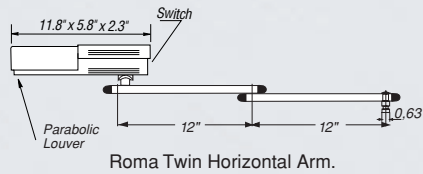

Roma Features:

- Aluminized built-in parabolic louver (5/8" grid) for glare and reflection reduction.
- In-line magnetic ballast, or energy efficient built-in electronic ballast.
- One 18-watt compact fluorescent lamp offers 12,000 hours of life, 4100K color temperature and an 82 CRI.
- Fully articulated single, or twin balanced arms.
- Impact resistant ABS head with 110° swivel and 50° tilt for maximum control and positioning.
- Unique ball joint connected to the base of the head offers exact positioning.
- Choose either standard table clamp, wall bracket, grommet, or panel bracket for over 60 different furniture systems with each light. Optional weighted table bases are available.
- Choose Black or Platinum arms with a matching Black or Platinum inset shade. Custom colors are available. Please call our Customer Service Department at: 800.634.0007.

Roma Ordering Information:

Model	Arm Color	Head Color	Order #	Mounting Bases. (See photo above.)	Order #
Single Vertical	Black	Black	118-440-012	Table Clamp	200-498-039
Twin Vertical	Black	Black	118-220-012	Table Clamp (for rounded surfaces)	191-017-029
Twin Horizontal	Black	Black	118-360-012	Wall Bracket	308-218-109
Single Vertical	Platinum	Black	118-440-028	Grommet (not shown)	203-332-019
Twin Vertical	Platinum	Black	138-220-028	Designer Table Base	190-112-019
Twin Horizontal	Platinum	Black	118-360-028	Rectangular Table Base	190-037-019
				Single Arm Table Base	190-101-019
				Panel Bracket	Specify Furniture System
Roma Electronic Ballast "E" Versions:				Replacement Lamp.	
Single Vertical	Black	Black	118-450-012	18-watt, 4100K (Standard)	450-018-010
Twin Vertical	Black	Black	138-210-012		
Twin Horizontal	Black	Black	118-370-012		
Single Vertical	Platinum	Black	118-450-028		
Twin Vertical	Platinum	Black	138-210-028		
Twin Horizontal	Platinum	Black	118-370-028		

For custom colors, please call our Customer Service Department at: 800.634.0007

Waldmann Lighting

9 W. Century Dr., Wheeling, IL 60090 • 800.634.0007 • 847.520.1060 • Fax: 847.520.1730
www.waldmannlighting.com • E-mail: waldmann@waldmannlighting.com