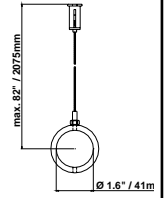

PRODUCT AVAILABILITY • RL40 SERIES

PRODUCT	Part Number	Outer Tube Polycarbonate		Wattage	Length (inches) A	Light Opening (inches) B	Lamp Type	Voltage	
		Clear	Satline					120V	120-277V
Built-In Ballast Series									
RL40E-117	112-259-705	X		17	41.50	23.23	T8	X	
RL40E-117	112-259-706		X	17	41.50	23.23	T8	X	
RL40E-132	112-260-705	X		32	67.52	47.24	T8	X	
RL40E-132	112-260-706		X	32	67.52	47.24	T8	X	
RL40E-140	112-261-705	X		40	80.28	59.06	T8	X	
RL40E-140	112-261-706		X	40	80.28	59.06	T8	X	
RL40E-124	112-231-705	X		24	39.49	21.61	T5HO	X	
RL40E-124	112-231-706		X	24	39.49	21.61	T5HO	X	
RL40E-139	112-232-705	X		39	51.30	33.43	T5HO	X	
RL40E-139	112-232-706		X	39	51.30	33.43	T5HO	X	
RL40E-154	112-233-705	X		54	65.12	45.24	T5HO	X	
RL40E-154	112-233-706		X	54	65.12	45.24	T5HO	X	
Remote Ballast Series (please ballast order separately)									
RL40-117 S	112-249-702	X		17	30.12	20.47	T8		
RL40-117 S	112-249-703		X	17	30.12	20.47	T8		
RL40-132 S	112-250-702	X		32	54.13	44.49	T8		
RL40-132 S	112-250-703		X	32	54.13	44.49	T8		
RL40-140 S	112-251-702	X		40	65.94	56.30	T8		
RL40-140 S	112-251-703		X	40	65.94	56.30	T8		
RL40-124 S	112-189-702	X		24	26.34	21.61	T5HO		
RL40-124 S	112-189-703		X	24	26.34	21.61	T5HO		
RL40-139 S	112-190-702	X		39	38.15	33.43	T5HO		
RL40-139 S	112-190-703		X	39	38.15	33.43	T5HO		
RL40-154 S	112-191-702	X		54	49.96	45.24	T5HO		
RL40-154 S	112-191-703		X	54	49.96	45.24	T5HO		
RL40-180 S	112-192-702	X		80	61.77	57.05	T5HO		
RL40-180 S	112-192-703		X	80	61.77	57.05	T5HO		

For pricing, or additional ballast and technical information, please call 800-634-0007

RL Series Luminaire Description Matrix