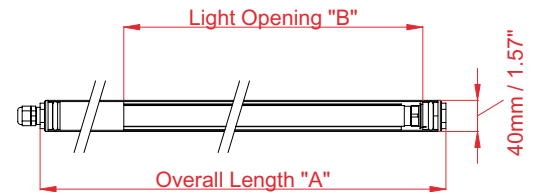

RL40 Features:

- Waterproof (IP-67 rated) for wet locations and conditions. UL and CUL listed, and 10-year warranted.
- Impact-resistant polycarbonate tubes range in length from 26 to 80 inches with a 1.57-inch O.D.
- The tubes are available in a clear or satine finish. Gel sleeves are optional for unique applications, or to create a theatrical effect.
- The tubes house very bright, energy efficient T5HO lamps which are offered in 24, 39, 54 and 80 watts, with a rated life of 20,000 hours. T8 lamps are also offered in 17, 32 and 40 watts.
- The luminaires operate with integral energy efficient electronic ballasts for increased energy efficiency or separate remote ballast models.
- Lights can be mounted for illuminating walls, used as accent lighting, or can easily be daisy chained in runs up to ten luminaires.
- A variety of mounting brackets and suspension devices are available for both ceiling and direct wall mounting.

For pricing, or additional ballast and technical information, please call 800-634-0007

Surface Mounting

Pendant Suspension

RL40E-140 S

RL Series Luminaire Description Matrix

NAME/CODE	DEFINITION
RL	TUBULAR FIXTURE
70	70 mm DIAMETER TUBE (2.75")
40	40 mm DIAMETER TUBE (1.57")
E	BUILT-IN ELECTRONIC BALLAST
P	PEDESTAL BASE
117	LAMPING; E.G. 1 X 17 WATT
H	BALLAST IS INSTALLED BEHIND LAMP
D	CONTINUOUS WIRING
X	ALL-AROUND ILLUMINATION
S	SEPARATE BALLAST (NOT INCLUDED; PLEASE ORDER SEPARATELY)
I	INTERIOR PEDESTAL MOUNT VERSION
A	EXTERIOR PEDESTAL MOUNT VERSION