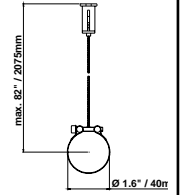

For pricing, or additional ballast and technical information, please call 800-634-0007

Surface Mounting

Pendant Suspension

RL40E-140 S

RL Series Luminaire Description Matrix

NAME/CODE	DEFINITION
RL	TUBULAR FIXTURE
70	70 mm DIAMETER TUBE (2.75")
40	40 mm DIAMETER TUBE (1.57")
E	BUILT-IN ELECTRONIC BALLAST
P	PEDESTAL BASE
117	LAMPING; E.G. 1 X 17 WATT
H	BALLAST IS INSTALLED BEHIND LAMP
D	CONTINUOUS WIRING
X	ALL-AROUND ILLUMINATION
S	SEPARATE BALLAST (NOT INCLUDED; PLEASE ORDER SEPARATELY)
I	INTERIOR PEDESTAL MOUNT VERSION
A	EXTERIOR PEDESTAL MOUNT VERSION

Ring:Anodized Aluminum

Screw:Galvanized

Pendant Strap Suspension

190-179-019

Strap:Stainless Steel

Wire:Stainless Steel

Ceiling Mount:Nickel-plated

Surface-Mount Strap