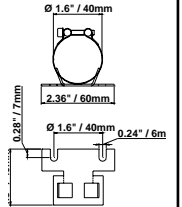

Surface-Mount Strap

190-174-019

Strap: . . . . .Stainless Steel

Surface Mount: . . .Stainless Steel