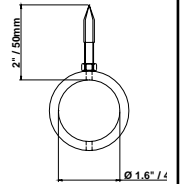

Surface-Mount Ring

190-177-019

Ring: . . . . .Anodized Aluminum

Screw: . . . . .Galvanized