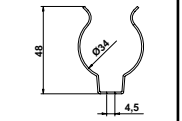

Surface-Mount Spring Clip

306-266-022

Spring Clip: . . . . .Galvanized