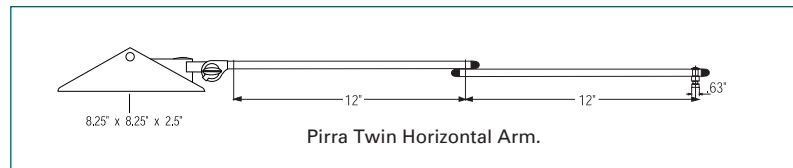

Ample illumination for any task.

The Pirra provides users with greater control over lighting in his or her environment by enabling the light direction to be precisely and easily adjusted to the task. A unique parabolic louver (5/8" directional grid), built into an impact-resistant ABS head that swivels 140 degrees, tilts 180 degrees, and rotates at the head 108 degrees, allows the light to be adjusted in virtually any position without causing glare.

Precise positioning.

Pirra's fully articulated, spring balanced arm with concealed springs comes in three arm styles: single vertical, twin vertical, and twin horizontal. The single arm works well in small work spaces, while the larger twin arms are best in an environment that requires a broad reach of light such as an executive office. The Pirra mounts on a table clamp, wall bracket, table base, or open office furniture panel brackets that fit over 50 office furniture systems.

Choose from a variety of colors.

Pirra is available in Black or Light Grey with a Light Grey, Black, Royal Blue, Burgundy, or Teal head.

Pirra by Waldmann... the brilliant solution in ergonomic task lighting.

Pirra Ordering Information:

Single Vertical Black Arm	138-130-01*
Twin Vertical Black Arm	138-140-01*
Twin Horizontal Black Arm	138-150-01*
Single Vertical Light Grey Arm	138-130-00*
Twin Vertical Light Grey Arm	138-140-00*
Twin Horizontal Light Grey Arm	138-150-00*

Electronic Ballast "E" Versions:

Single Vertical Black Arm	138-400-01*
Twin Vertical Black Arm	138-410-01*
Twin Horizontal Black Arm	138-420-01*
Single Vertical Light Grey Arm	138-400-00*
Twin Vertical Light Grey Arm	138-410-00*
Twin Horizontal Light Grey Arm	138-420-00*

* Please specify head color when ordering.

The following colors are available:
•Light Grey(6) •Black(1) •Royal Blue(5)
•Burgundy(4) •Teal(8)

Mounting Bases. (See photo above.)

Table Clamp	200-498-039
Table Clamp (for rounded surfaces)	191-017-029
Wall Bracket	308-218-019
Grommet (not shown)	203-322-019
Designer Table Base	190-112-019
Rectangular Table Base	190-037-019
Table Base (for single arm models only)	190-101-019
Panel Bracket	Specify Furniture System

Replacement Lamp.

9-watt, 2700K	450-009-110
9-watt, 3500K	950-900-003
9-watt, 4100K (Standard)	450-009-120
9-watt, 4100K (For "E" Version)	450-009-180
9-watt, 5000K	950-900-038

Waldmann Lighting

9 W. Century Dr., Wheeling, IL 60090 • 800.634.0007 • 847.520.1060 • Fax: 847.520.1730
www.waldmannlighting.com • E-mail: waldmann@waldmannlighting.com