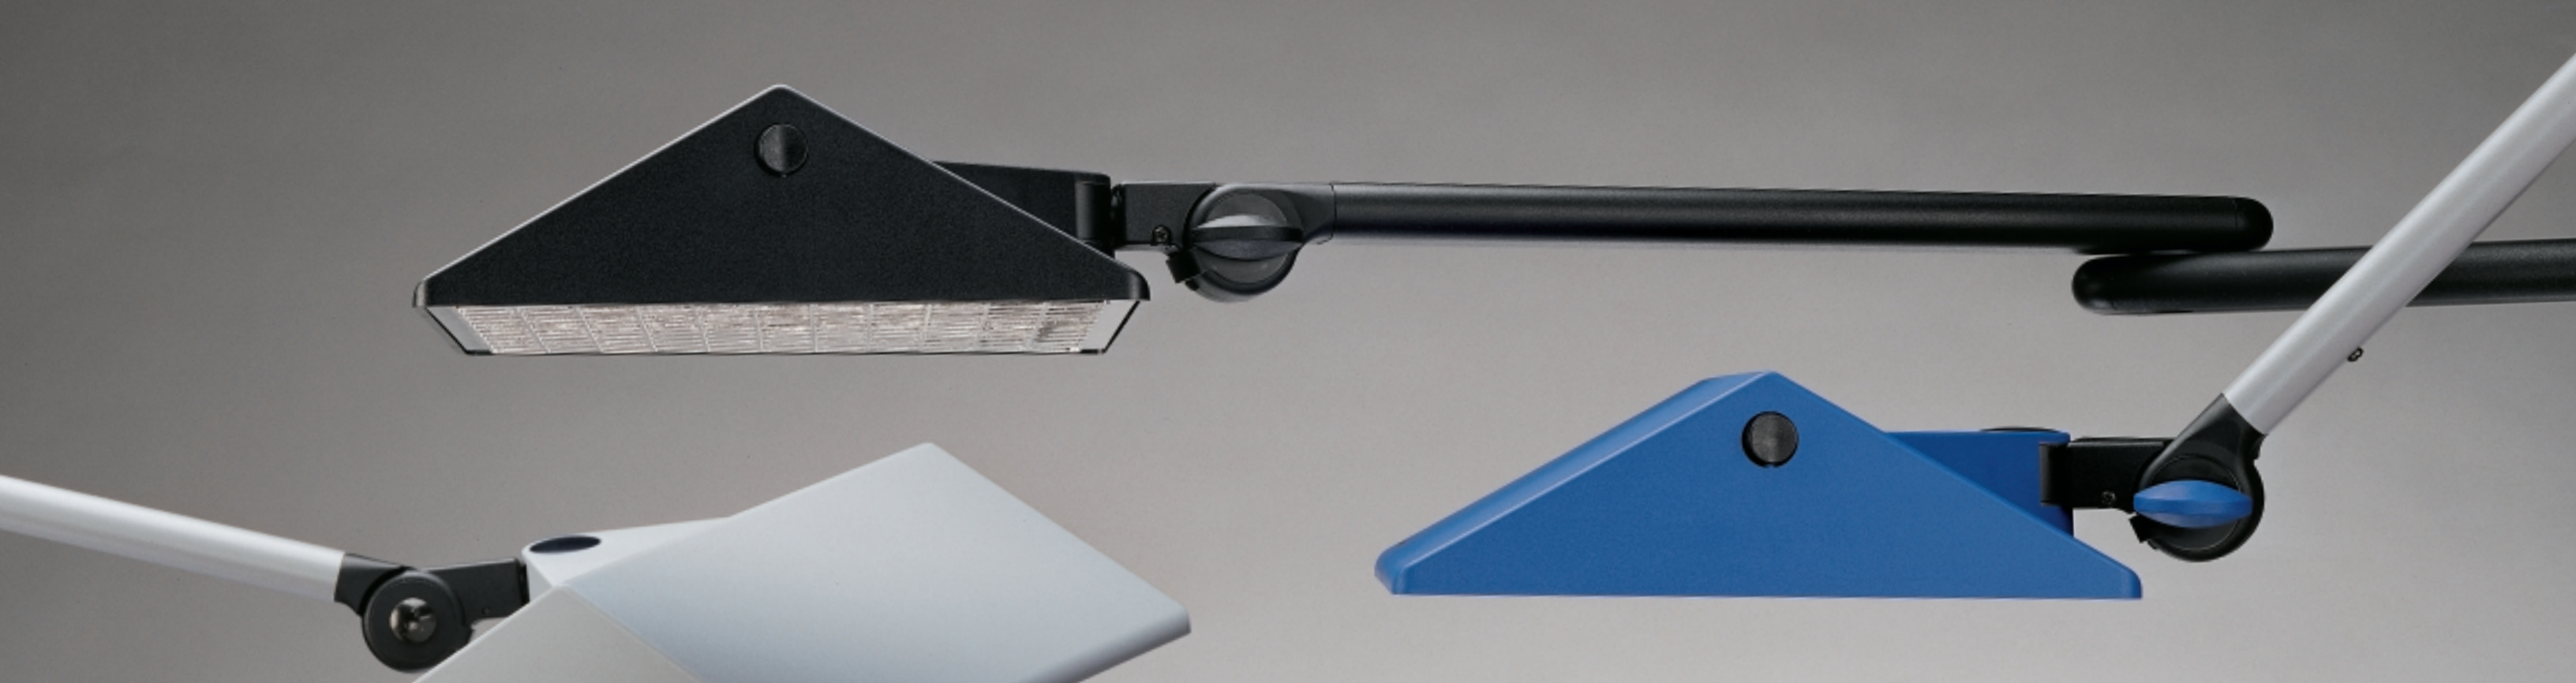

EURO-SELECT SERIES

**Pirra: Task lighting for peak
employee performance.**

Waldmann Lighting

Perfect symmetry of lighting design and function.

Pirra: helps make every workday brighter.

Individual worker needs vary. Pirra's fully adjustable arm works in unison with your specific requirements by providing the ideal amount of light for every task. Like all Waldmann task lights, Pirra includes an aluminized parabolic louver built into the head which delivers precise, symmetrical lighting directly where it's needed. This helps eliminate eyestrain and increases productivity over time.

Available with Energy Saving Electronic Ballast.

Pirra's unique pyramidal head design features an optional electronic ballast which ignites lamps quickly and eliminates flickering. This special ballast also helps reduce energy consumption which is an important issue with companies today. The Pirra "E" version provides less harmonic distortion and a greater power factor of 0.99 with an operation frequency of 45KHz.

Waldmann Symmetrical Illumination Shapes and Directs Light.

Symmetrical lighting is designed to provide a

sharp angle cutoff to the light beam. This creates an ample light source that is distributed equally in all directions on work surfaces. Symmetrical light helps prevent direct and indirect glare which is a major cause of eyestrain.

Ample illumination for any task.

The Pirra provides users with greater control over lighting in his or her environment by enabling the light direction to be precisely and easily adjusted to the task. A unique parabolic louver (5/8" directional grid), built into an impact-resistant ABS head that swivels 140 degrees, tilts 180 degrees, and rotates at the head 108 degrees, allows the light to be adjusted in virtually any position without causing glare.