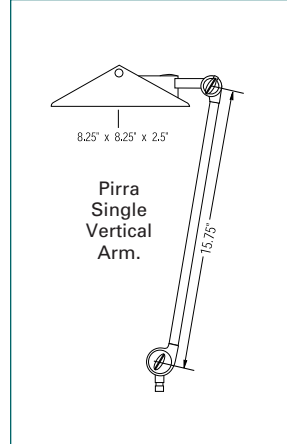

Ample illumination for any task.

The Pirra provides users with greater control over lighting in his or her environment by enabling the light direction to be precisely and easily adjusted to the task. A unique parabolic louver (5/8" directional grid), built into an impact-resistant ABS head that swivels 140 degrees, tilts 180 degrees, and rotates at the head 108 degrees, allows the light to be adjusted in virtually any position without causing glare.

Precise positioning.

Pirra's fully articulated, spring balanced arm with concealed springs comes in three arm styles: single vertical, twin vertical, and twin horizontal. The single arm works well in small work spaces, while the larger twin arms are best in an environment that requires a broad reach of light such as an executive office. The Pirra mounts on a table clamp, wall bracket, table base, or open office furniture panel brackets that fit over 50 office furniture systems.

Choose from a variety of colors.

Pirra is available in Black or Light Grey with a Light Grey, Black, Royal Blue, Burgundy, or Teal head.

Pirra by Waldmann... the brilliant solution in ergonomic task lighting.

Pirra Ordering Information:

Single Vertical Black Arm	138-130-01*
Twin Vertical Black Arm	138-140-01*
Twin Horizontal Black Arm	138-150-01*
Single Vertical Light Grey Arm	138-130-00*
Twin Vertical Light Grey Arm	138-140-00*
Twin Horizontal Light Grey Arm	138-150-00*

Electronic Ballast "E" Versions:

Single Vertical Black Arm	138-400-01*
Twin Vertical Black Arm	138-410-01*
Twin Horizontal Black Arm	138-420-01*
Single Vertical Light Grey Arm	138-400-00*
Twin Vertical Light Grey Arm	138-410-00*
Twin Horizontal Light Grey Arm	138-420-00*

* Please specify head color when ordering.

The following colors are available:
•Light Grey(6) •Black(1) •Royal Blue(5)
•Burgundy(4) •Teal(8)

Mounting Bases. (See photo above.)

Table Clamp	200-498-039
Table Clamp (for rounded surfaces)	191-017-029
Wall Bracket	308-218-019
Grommet (not shown)	203-322-019
Designer Table Base	190-112-019
Rectangular Table Base	190-037-019
Table Base (for single arm models only)	190-101-019
Panel Bracket	Specify Furniture System

Replacement Lamp.

9-watt, 2700K	450-009-110
9-watt, 3500K	950-900-003
9-watt, 4100K (Standard)	450-009-120
9-watt, 4100K (For "E" Version)	450-009-180
9-watt, 5000K	950-900-038

Waldmann Lighting

9 W. Century Dr., Wheeling, IL 60090 • 800.634.0007 • 847.520.1060 • Fax: 847.520.1730
www.waldmannlighting.com • E-mail: waldmann@waldmannlighting.com