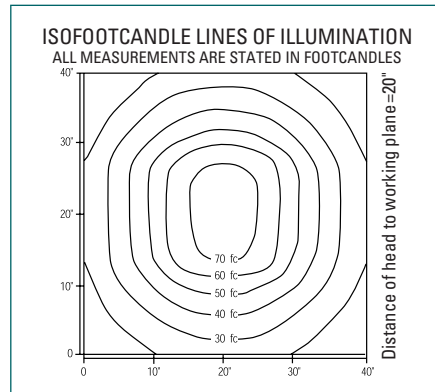

Ample illumination for any task.

The Pirra provides users with greater control over lighting in his or her environment by enabling the light direction to be precisely and easily adjusted to the task. A unique parabolic louver (5/8" directional grid), built into an impact-resistant ABS head that swivels 140 degrees, tilts 180 degrees, and rotates at the head 108 degrees, allows the light to be adjusted in virtually any position without causing glare.

Precise positioning.

Pirra's fully articulated, spring balanced arm with concealed springs comes in three arm styles: single vertical, twin vertical, and twin horizontal. The single arm works well in small work spaces, while the larger twin arms are best in an environment that requires a broad reach of light such as an executive office. The Pirra mounts on a table clamp, wall bracket, table base, or open office furniture panel brackets that fit over 50 office furniture systems.

Choose from a variety of colors.

Pirra is available in Black or Light Grey with a Light Grey, Black, Royal Blue, Burgundy, or Teal head.

Pirra by Waldmann... the brilliant solution in ergonomic task lighting.

Pirra Ordering Information:

Single Vertical Black Arm	138-130-01*
Twin Vertical Black Arm	138-140-01*
Twin Horizontal Black Arm	138-150-01*
Single Vertical Light Grey Arm	138-130-00*
Twin Vertical Light Grey Arm	138-140-00*
Twin Horizontal Light Grey Arm	138-150-00*

Electronic Ballast "E" Versions:

Single Vertical Black Arm	138-400-01*
Twin Vertical Black Arm	138-410-01*
Twin Horizontal Black Arm	138-420-01*
Single Vertical Light Grey Arm	138-400-00*
Twin Vertical Light Grey Arm	138-410-00*
Twin Horizontal Light Grey Arm	138-420-00*

* Please specify head color when ordering.

The following colors are available:
•Light Grey(6) •Black(1) •Royal Blue(5)
•Burgundy(4) •Teal(8)

Mounting Bases. (See photo above.)

Table Clamp	200-498-039
Table Clamp (for rounded surfaces)	191-017-029
Wall Bracket	308-218-019
Grommet (not shown)	203-322-019
Designer Table Base	190-112-019
Rectangular Table Base	190-037-019
Table Base (for single arm models only)	190-101-019
Panel Bracket	Specify Furniture System

Replacement Lamp.

9-watt, 2700K	450-009-110
9-watt, 3500K	950-900-003
9-watt, 4100K (Standard)	450-009-120
9-watt, 4100K (For "E" Version)	450-009-180
9-watt, 5000K	950-900-038

Waldmann Lighting

9 W. Century Dr., Wheeling, IL 60090 • 800.634.0007 • 847.520.1060 • Fax: 847.520.1730
www.waldmannlighting.com • E-mail: waldmann@waldmannlighting.com