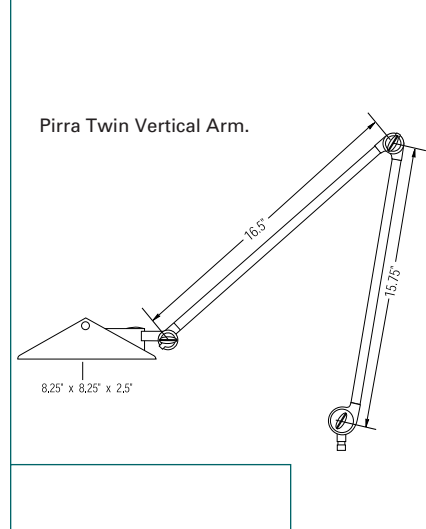

Ample illumination for any task.

The Pirra provides users with greater control over lighting in his or her environment by enabling the light direction to be precisely and easily adjusted to the task. A unique parabolic louver (5/8" directional grid), built into an impact-resistant ABS head that swivels 140 degrees, tilts 180 degrees, and rotates at the head 108 degrees, allows the light to be adjusted in virtually any position without causing glare.

Precise positioning.

Pirra's fully articulated, spring balanced arm with concealed springs comes in three arm styles: single vertical, twin vertical, and twin horizontal. The single arm works well in small work spaces, while the larger twin arms are best in an environment that requires a broad reach of light such as an executive office. The Pirra mounts on a table clamp, wall bracket, table base, or open office furniture panel brackets that fit over 50 office furniture systems.

Choose from a variety of colors.

Pirra is available in Black or Light Grey with a Light Grey, Black, Royal Blue, Burgundy, or Teal head.

Pirra by Waldmann... the brilliant solution in ergonomic task lighting.

Pirra Ordering Information:

Single Vertical Black Arm	138-130-01*
Twin Vertical Black Arm	138-140-01*
Twin Horizontal Black Arm	138-150-01*
Single Vertical Light Grey Arm	138-130-00*
Twin Vertical Light Grey Arm	138-140-00*
Twin Horizontal Light Grey Arm	138-150-00*

Electronic Ballast "E" Versions:

Single Vertical Black Arm	138-400-01*
Twin Vertical Black Arm	138-410-01*
Twin Horizontal Black Arm	138-420-01*
Single Vertical Light Grey Arm	138-400-00*
Twin Vertical Light Grey Arm	138-410-00*
Twin Horizontal Light Grey Arm	138-420-00*

* Please specify head color when ordering.

The following colors are available:
•Light Grey(6) •Black(1) •Royal Blue(5)
•Burgundy(4) •Teal(8)

Mounting Bases. (See photo above.)

Table Clamp	200-498-039
Table Clamp (for rounded surfaces)	191-017-029
Wall Bracket	308-218-019
Grommet (not shown)	203-322-019
Designer Table Base	190-112-019
Rectangular Table Base	190-037-019
Table Base (for single arm models only)	190-101-019
Panel Bracket	Specify Furniture System

Replacement Lamp.

9-watt, 2700K	450-009-110
9-watt, 3500K	950-900-003
9-watt, 4100K (Standard)	450-009-120
9-watt, 4100K (For "E" Version)	450-009-180
9-watt, 5000K	950-900-038

Waldmann Lighting

9 W. Century Dr., Wheeling, IL 60090 • 800.634.0007 • 847.520.1060 • Fax: 847.520.1730
www.waldmannlighting.com • E-mail: waldmann@waldmannlighting.com