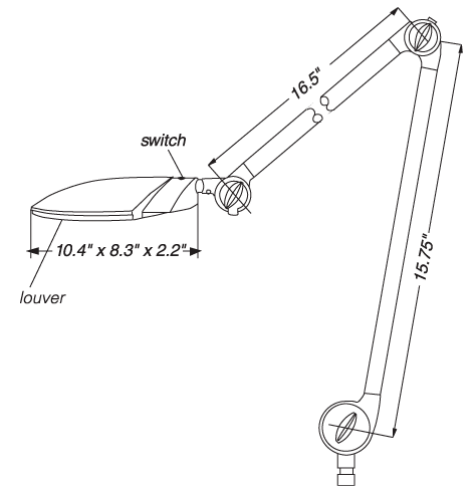

Valencia Ordering Information			
Magnetic Ballast Version		Mounting Options	
Twin Horizontal Arm-Black	138-020-011	Table Clamp	200-498-039
Electronic Ballast "E" Versions		Table Clamp (for rounded surfaces)	191-025-069-40
Single Arm-Black	138-080-011	Wall Bracket	308-218-109
Twin Vertical Arm-Black	138-070-011	Round Table Base	190-186-019
Twin Horizontal Arm-Black	138-090-011	Rectangular Table Base	190-037-019
Single Arm-Platinum	138-080-021	Single Arm Table Base	190-101-019
Twin Vertical Arm-Platinum	138-070-021	Grommet	203-332-019
Twin Horizontal Arm-Platinum	138-090-021	Replacement Lamps	
Specifications		9-watt, 2700K	450-009-110
Weight = approx. 6 lbs.		9-watt, 3500K	950-900-003
Power consumption = approx. 20W		9-watt, 4100K (Standard)	450-009-120
		9 Watt, 5000K	950-900-038
		9 Watt, 4100K (For "E" Version)	450-009-180

Valencia Single Vertical Arm

Valencia Twin Vertical Arm