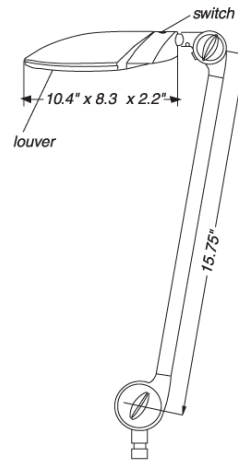

Valencia Ordering Information			
Magnetic Ballast Version		Mounting Options	
Twin Horizontal Arm-Black	138-020-011	Table Clamp	200-498-039
Electronic Ballast "E" Versions		Table Clamp (for rounded surfaces)	191-025-069-40
Single Arm-Black	138-080-011	Wall Bracket	308-218-109
Twin Vertical Arm-Black	138-070-011	Round Table Base	190-186-019
Twin Horizontal Arm-Black	138-090-011	Rectangular Table Base	190-037-019
Single Arm-Platinum	138-080-021	Single Arm Table Base	190-101-019
Twin Vertical Arm-Platinum	138-070-021	Grommet	203-332-019
Twin Horizontal Arm-Platinum	138-090-021	Replacement Lamps	
Specifications		9-watt, 2700K	450-009-110
Weight = approx. 6 lbs.		9-watt, 3500K	950-900-003
Power consumption = approx. 20W		9-watt, 4100K (Standard)	450-009-120
		9 Watt, 5000K	950-900-038
		9 Watt, 4100K (For "E" Version)	450-009-180

Valencia Single Vertical Arm

Valencia Twin Vertical Arm