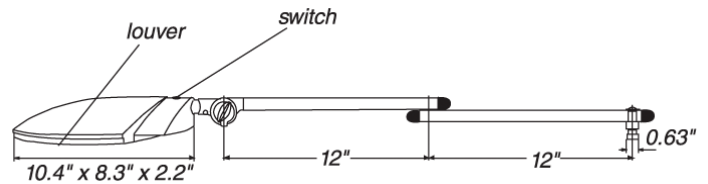

Valencia Twin Horizontal Arm