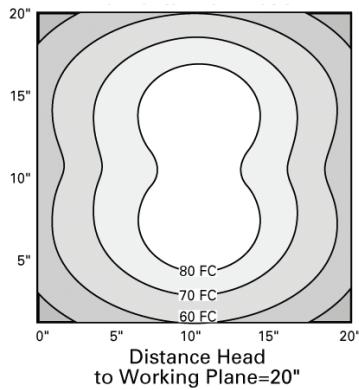

FOOTCANDLE LINES OF ILLUMINATION

All measurements are stated in footcandles