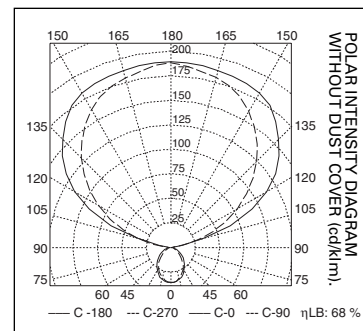

Consult Waldmann Engineering regarding your application requirements.