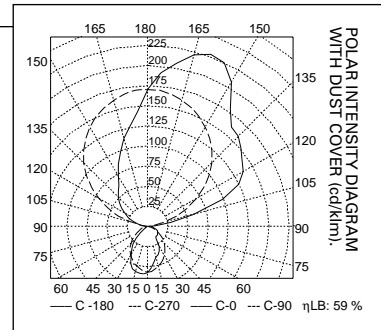

Available in **Light Grey: 138-300-006.**