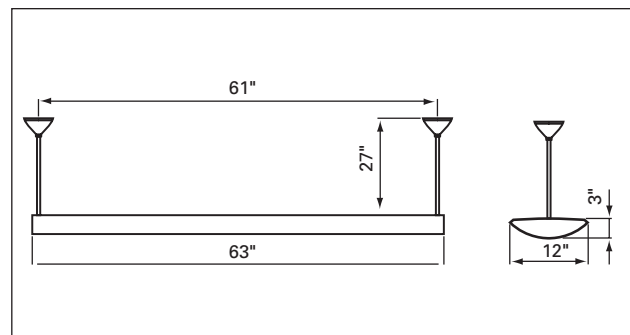

Consult Waldmann Engineering regarding your application requirements.