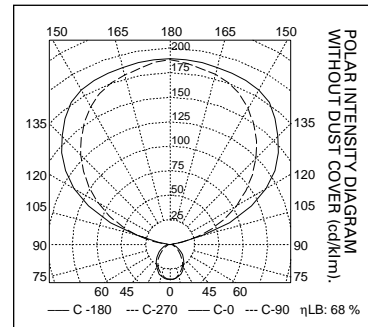

Consult Waldmann Engineering regarding your application requirements.