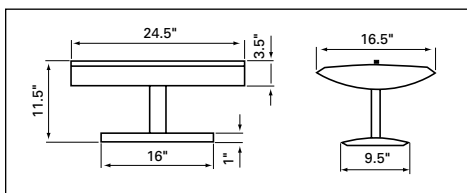

Cabinet-top Chorus Uplighter with Pedestal-base.

The energy-efficient, pedestal mount is ideal for placing on top of binder bins or storage cabinet areas that are at least 5' high. Because of its compact size, this uplighter can easily be moved from place-to-place. Simply disconnect from the power supply, pick-up and relocate.

Available in **Light Grey**: 138-231-00* or 138-231-M0* (without dust cover); in **Black**: 138-231-01* or 138-231-M1* (without dust cover).

Features of both Desk-mounted and Cabinet-top Chorus Uplighters:

- Perforated sheet steel reflector with powder coat painted finish.
- Optional transparent polycarbonate dust cover.
- Four F40PL-L compact fluorescent lamps are supplied with the luminaire.
  - -Lamp Output: 3150 lumens.
  - -Rated Life: 20,000 hours.
  - -Wattage =128W total.
- 3-way control switch lights-up either two or four lamps.
- Color coordinated end caps are available to match our Euro-Select task lighting.

Consult Waldmann Engineering regarding your application requirements.