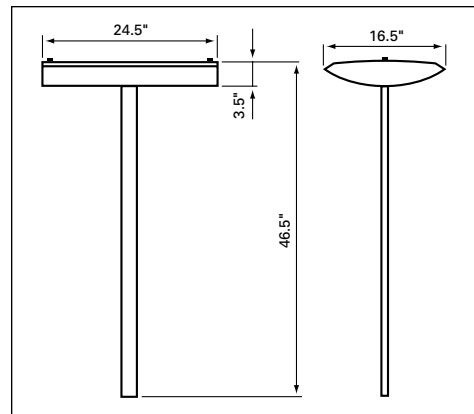

Desk-mounted Chorus Uplighter.

The contemporary looking desk-mount is ideal for lighting the environment above the desk or table top with glare-free, ambient illumination. Use Waldmann's specially designed clamp (included) for easy moving and mounting to virtually any worksurface.

Available in **Light Grey: 138-240-00*** or 138-240-M0* (without dust cover); in **Black: 138-240-01*** or 138-240-M1* (without dust cover).