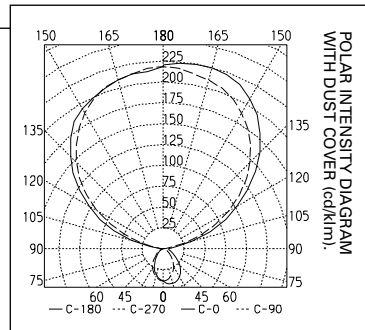

Features of both Long and Short Wall Sconces:

- Perforated sheet steel reflector with powder coat painted finish.
- Impact-resistant transparent polycarbonate dust cover (included).
- Sconces are offered in neutral light grey to harmonize with most interiors.
- Two F40PL-L compact fluorescent lamps are supplied with each luminaire.
  - -Lamp Output: 3150 lumens.
  - -Rated Life: 20,000 hours.
  - -Wattage = 128W total.

Consult Waldmann Engineering regarding your application requirements.