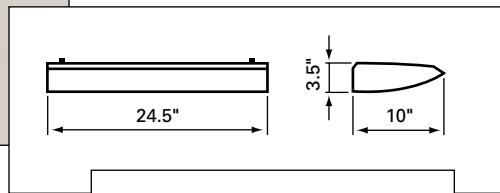

Short Chorus Wall Sconce.

Use the 24.5" short sconce in smaller office areas where less wall space is available. Shorter sconces are perfect for compact areas that could use an upward soft wash of light.

Available in **Light Grey: 138-290-006.**