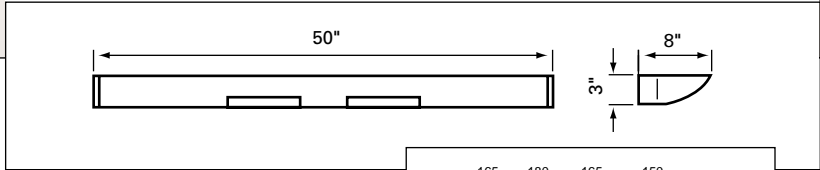

Long Chorus Wall Sconce.

The 50" long wall sconce is ideal for illuminating hallways, lobbies, and large office walls to create a natural, glare-free atmosphere. Energy efficient sconces also offer a decorative touch to complement virtually any office environment. Two openings on the base of the luminaire add a double splash of light downward.

Available in **Light Grey: 138-300-006.**