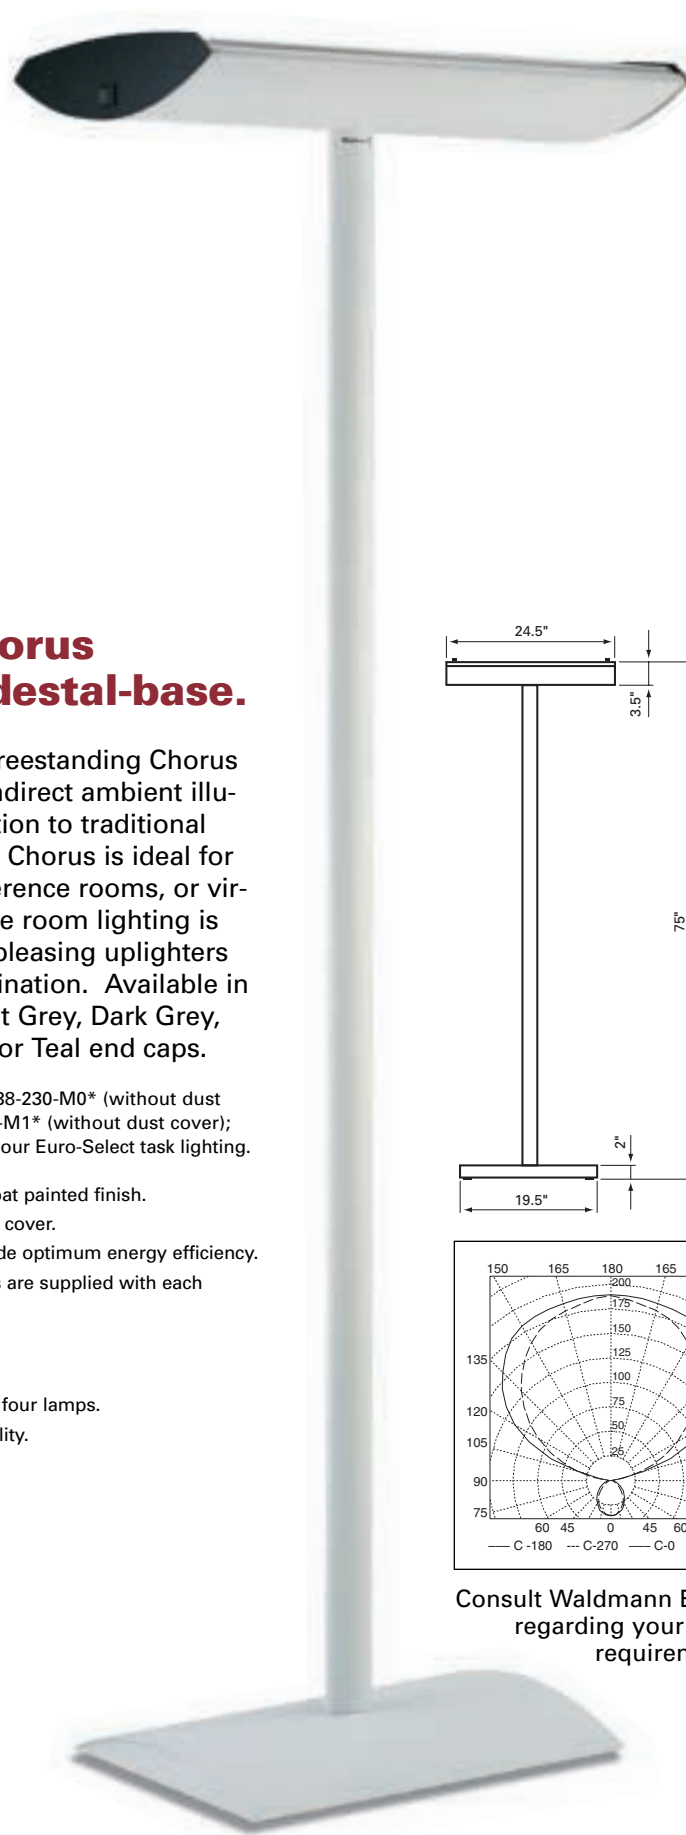

The *indirect* "Twin-C" component uplighter creates a pleasant light atmosphere in the room -- natural and glare-free. The *direct* "Twin-C" component office task light provides direct,

and glare-free light to the document area. The task light can be individually positioned and features a parabolic louver which prevents glare.

## Freestanding Chorus Uplighter on Pedestal-base.

Specify the energy-efficient Freestanding Chorus for any environment where indirect ambient illumination is desirable. In addition to traditional office areas, the Freestanding Chorus is ideal for lobbies, outside offices, conference rooms, or virtually anywhere that glare-free room lighting is needed. These aesthetically pleasing uplighters provide soft, flicker-free illumination. Available in Light Grey or Black, with Light Grey, Dark Grey, Black, Burgundy, Royal Blue, or Teal end caps.

- Perforated steel reflector with powder coat painted finish.
- Optional transparent polycarbonate dust cover.
- Electronic, high frequency ballasts provide optimum energy efficiency.
- Four F40PL-L compact fluorescent lamps are supplied with each luminaire.
  - Lamp Output: 3150 lumens.
  - Rated Life: 20,000 hours.
  - Wattage = 128W total.
- 3-way control switch lights-up two or all four lamps.
- Weighted base provides maximum stability.