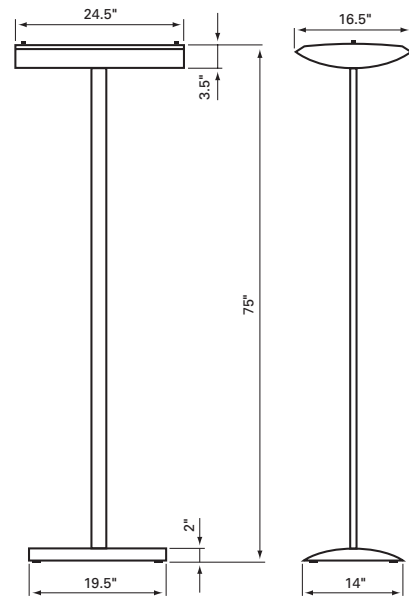

Consult Waldmann Engineering regarding your application requirements.