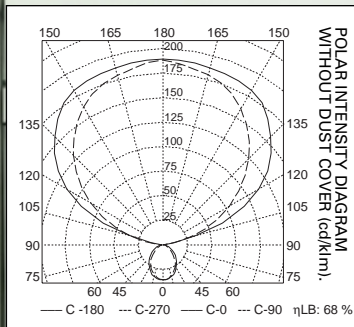

Consult Waldmann Engineering regarding your application requirements.