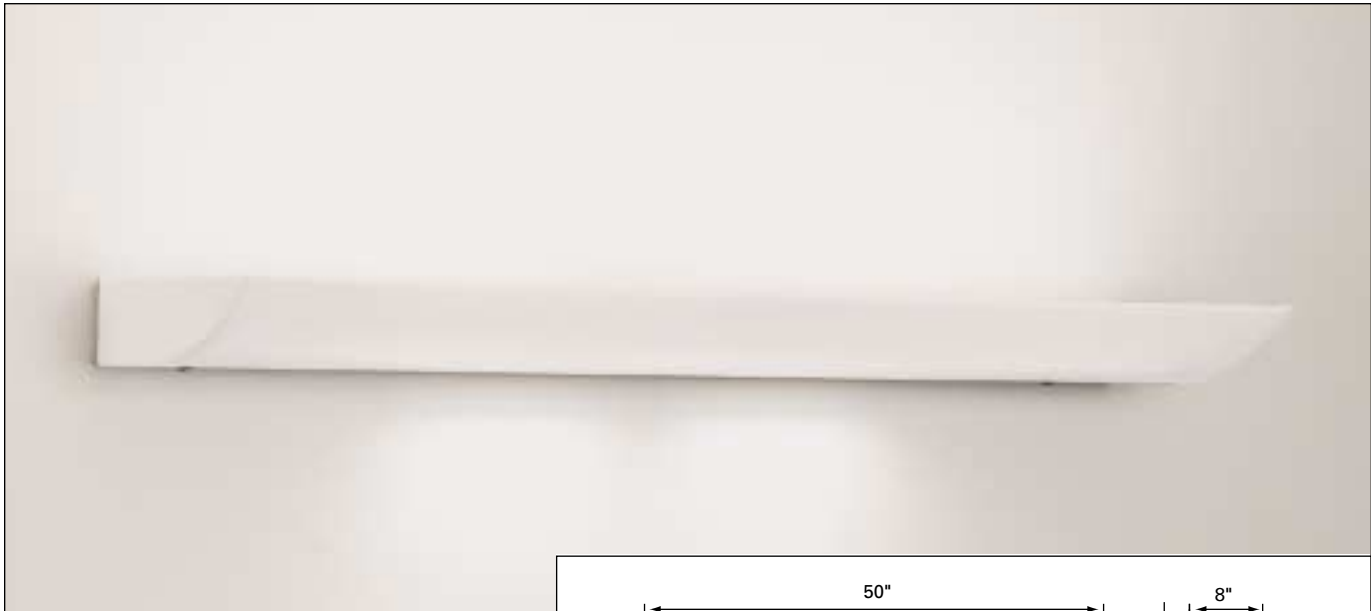

Long Chorus Wall Sconce.

The 50" long wall sconce is ideal for illuminating hallways, lobbies, and large office walls to create a natural, glare-free atmosphere. Energy efficient sconces also offer a decorative touch to complement virtually any office environment. Two openings on the base of the luminaire add a double splash of light downward.

Available in **Light Grey: 138-300-006.**