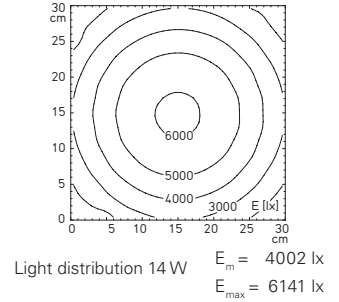

TECHNICAL DATA

efficient *light*

measurements in mm

measuring distance 15 cm

FEATURES AT A GLANCE

- 48 x LED
- Power consumption: 14 watts
- Color temperature: neutral white 4,000K
- Light guidance via reflector
- Glass lens 6 in. diameter with 3.5 diopter or 3.5d + 8d magnification options
- Housing made of anodized aluminium
- Multi-directional head joint for individual adjustment
- Spring-balanced arm
- Touch panel integrated in the luminaire head for on/off, dimming or segment switching
- IP20, double insulated
- 100–240V, 50/60Hz operation
- 12-foot cord with US plug
- Optional mounting accessories (see below)