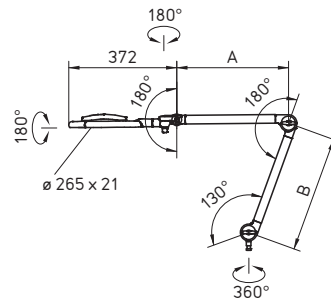

TECHNICAL DATA

efficient *light*

measurements in mm

measuring distance 15 cm

FEATURES AT A GLANCE

- 48 x LED
- Power consumption: 14 watts
- Color temperature: neutral white 4,000K
- Light guidance via reflector
- Glass lens 6 in. diameter with 3.5 diopter or 3.5d + 8d magnification options
- Housing made of anodized aluminium
- Multi-directional head joint for individual adjustment
- Spring-balanced arm
- Touch panel integrated in the luminaire head for on/off, dimming or segment switching
- IP20, double insulated
- 100–240V, 50/60Hz operation
- 12-foot cord with US plug
- Optional mounting accessories (see below)